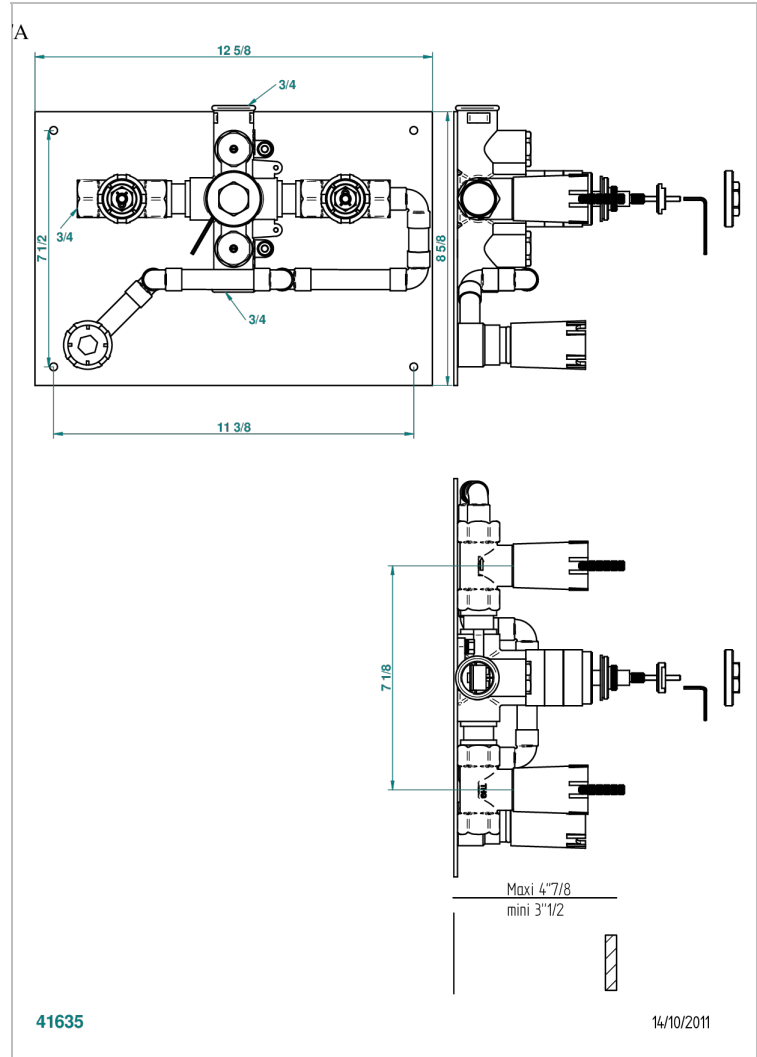

GENERAL ITEMS

G00-5400D/A

Rough parts for thermostatic mixer - ref. 5400D

CHARACTERISTIC

- General Items
- Rough parts for thermostatic mixer - ref. 5400D

AVAILABLE FINITIONS

*** - A00