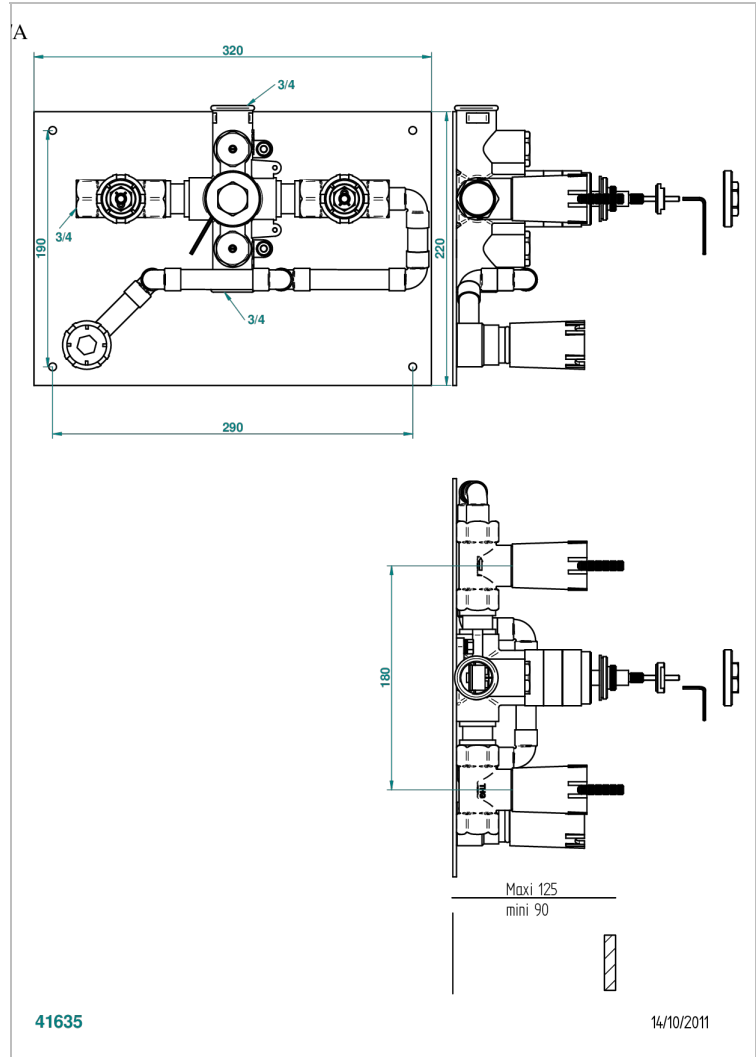

GENERAL ITEMS

G00-5400D/A

Rough parts for thermostatic mixer - ref. 5400D

CHARACTERISTIC

- General Items
- Rough parts for thermostatic mixer - ref. 5400D

AVAILABLE FINITIONS

*** - A00