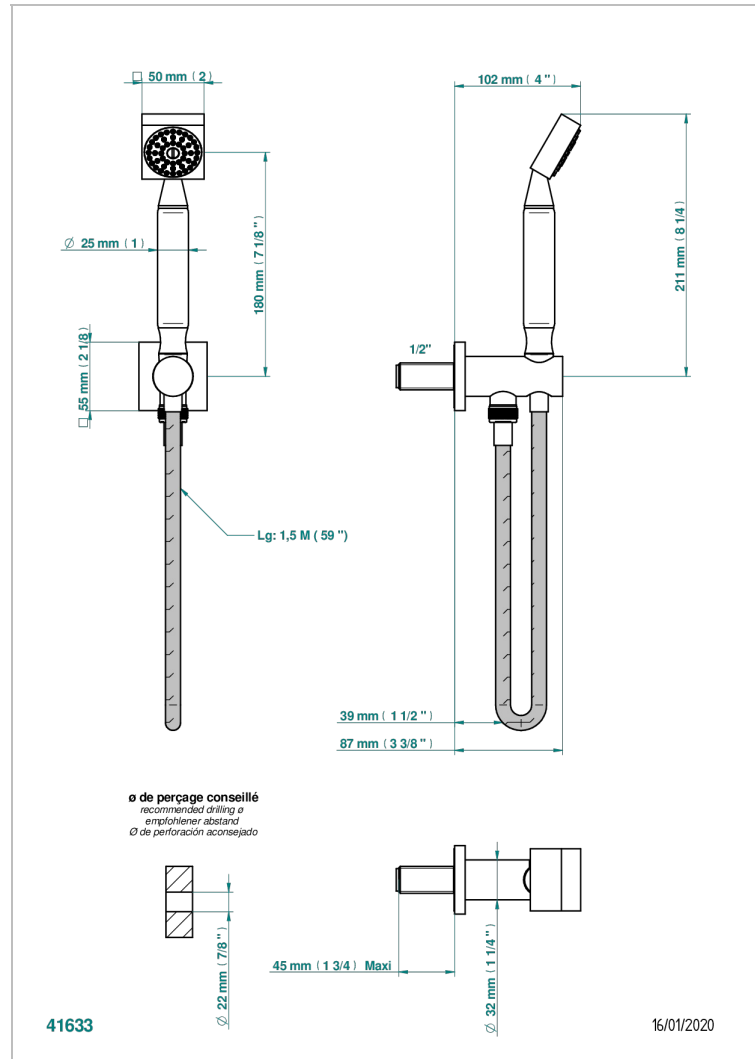

BELUGA WITH LEVER

G1U-54

Wall mounted stylised handshower, hose and elbow with rest

CHARACTERISTIC

- Beluga with lever
- Wall mounted stylised handshower, hose and elbow with rest

TECHNICAL SPECS

- Recommandé : 3 bars (max. 5 bars) - Advised : 43,5 psi (max. 72 psi)
- 9,5 l/min à 3 bars (2.5 gpm at 43.5 psi)

AVAILABLE FINITIONS

Antique nickel - H28
Black ceram - D30
Blush PVD - H62
Brass color PVD - H49
Brown bronze color PVD - F33
Gold color PVD - H52

Graphite PVD - H64
Lacquered light bronze - D01
Matt Umber PVD - H67
Matt blush PVD - H60
Matt brass color PVD - H50
Matt brown bronze color PVD - F34