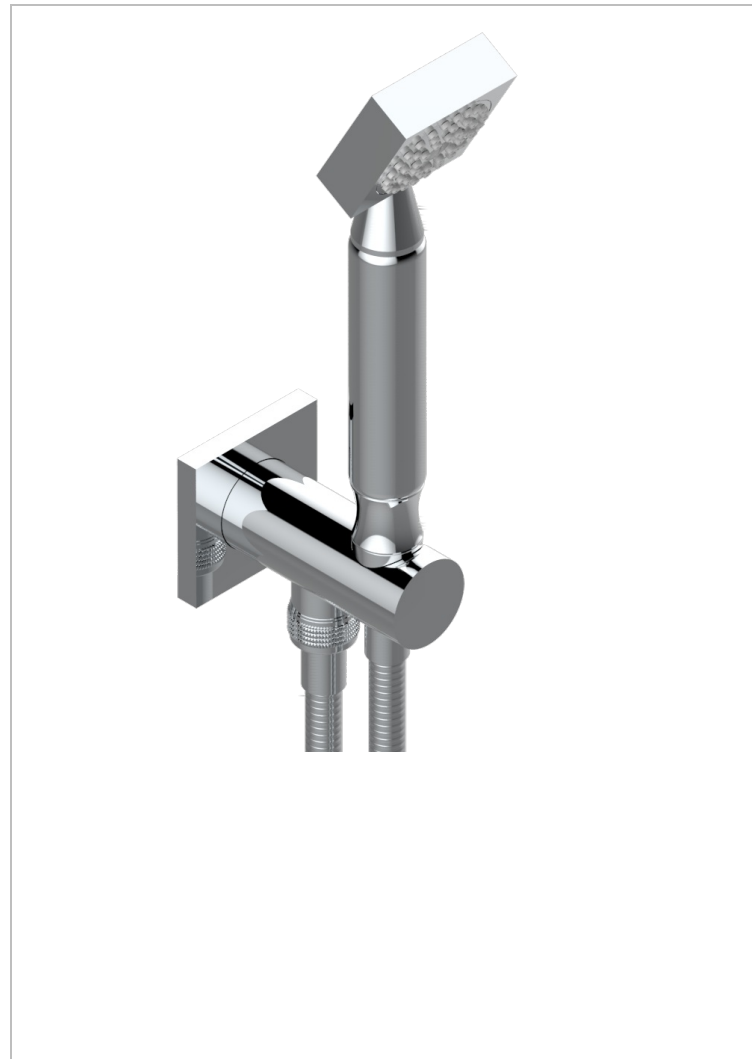

BELUGA WITH LEVER

G1U-54

Wall mounted stylised handshower, hose and elbow with rest

CHARACTERISTIC

- Beluga with lever
- Wall mounted stylised handshower, hose and elbow with rest

TECHNICAL SPECS

- Recommandé : 3 bars (max. 5 bars) - Advised : 43,5 psi (max. 72 psi)
- 9,5 l/min à 3 bars (2.5 gpm at 43.5 psi)

AVAILABLE FINITIONS

Antique nickel - H28
Black ceram - D30
Blush PVD - H62
Brass color PVD - H49
Brown bronze color PVD - F33
Gold color PVD - H52

Graphite PVD - H64
Lacquered light bronze - D01
Matt Umber PVD - H67
Matt blush PVD - H60
Matt brass color PVD - H50
Matt brown bronze color PVD - F34