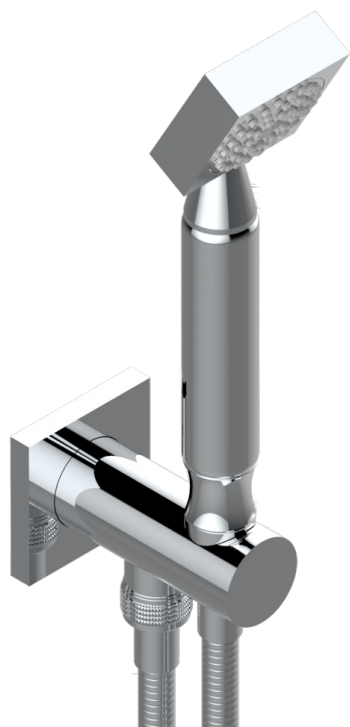

MASQUE DE FEMME SMOOTH METAL

A2U-54

Wall mounted stylised handshower, hose and elbow with rest

22 mm (7/8")

45 mm (1 3/4) Maxi

32 mm (1 1/4")

41633

16/01/2020

CHARACTERISTIC

- Masque de Femme Smooth metal
- Wall mounted stylised handshower, hose and elbow with rest

TECHNICAL SPECS

- Recommandé : 3 bars (max. 5 bars) - Advised : 43,5 psi (max. 72 psi)
- 9,5 l/min à 3 bars (2.5 gpm at 43.5 psi)

AVAILABLE FINITIONS

Antique nickel - H28
Black ceram - D30
Blush PVD - H62
Brass color PVD - H49
Brown bronze color PVD - F33
Gold color PVD - H52

Graphite PVD - H64
Matt Umber PVD - H67
Matt blush PVD - H60
Matt brass color PVD - H50
Matt brown bronze color PVD - F34
Matt chrome - C02

Matt gold - F07
Matt gold color PVD - H53
Matt graphite PVD - H65
Matt nickel (color finish) - C01
Matt nickel color PVD - H56
Nickel color PVD - H55

Polished chrome (color finish) - A02
Polished chrome / Polished gold (color finish) - G02
Polished gold (color finish) - F01
Polished nickel - B01
Soft gold - F30
Soft matt gold - F31
Umber PVD - H66