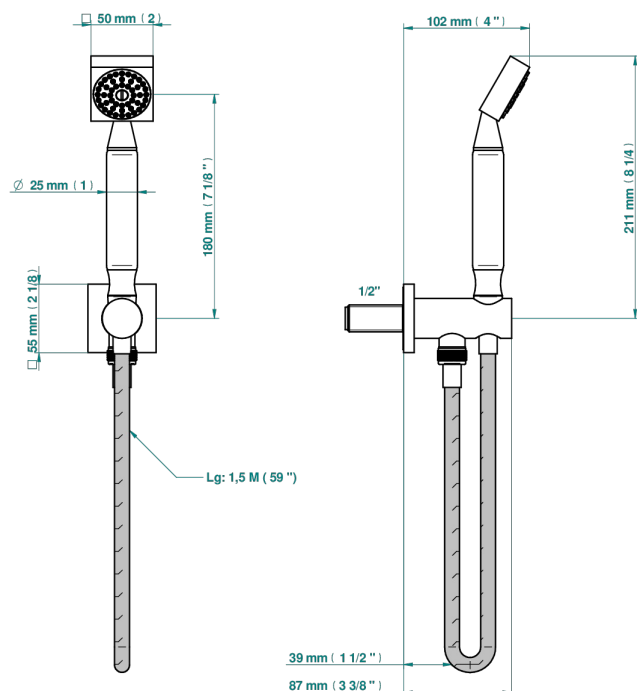

MASQUE DE FEMME SMOOTH METAL

A2U-54

Wall mounted stylised handshower, hose and elbow with rest

22 mm (7/8")

45 mm (1 3/4) Maxi

32 mm (1 1/4")

41633

16/01/2020

CHARACTERISTIC

- Masque de Femme Smooth metal
- Wall mounted stylised handshower, hose and elbow with rest

TECHNICAL SPECS

- Recommandé : 3 bars (max. 5 bars) - Advised : 43,5 psi (max. 72 psi)
- 9,5 l/min à 3 bars (2.5 gpm at 43.5 psi)

AVAILABLE FINITIONS

Antique nickel - H28
Black ceram - D30
Blush PVD - H62
Brass color PVD - H49
Brown bronze color PVD - F33
Gold color PVD - H52

Graphite PVD - H64
Matt Umber PVD - H67
Matt blush PVD - H60
Matt brass color PVD - H50
Matt brown bronze color PVD - F34
Matt chrome - C02

Matt gold - F07
Matt gold color PVD - H53
Matt graphite PVD - H65
Matt nickel (color finish) - C01
Matt nickel color PVD - H56
Nickel color PVD - H55

Polished chrome (color finish) - A02
Polished chrome / Polished gold (color finish) - G02
Polished gold (color finish) - F01
Polished nickel - B01
Soft gold - F30
Soft matt gold - F31
Umber PVD - H66