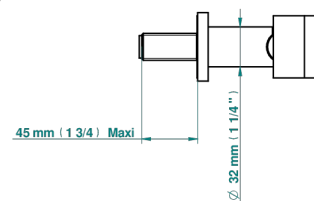

MASQUE DE FEMME SMOOTH METAL

A2U-54

Wall mounted stylised handshower, hose and elbow with rest

41633

16/01/2020

CHARACTERISTIC

- Masque de Femme Smooth metal
- Wall mounted stylised handshower, hose and elbow with rest

TECHNICAL SPECS

- Recommandé : 3 bars (max. 5 bars) - Advised : 43,5 psi (max. 72 psi)
- 9,5 l/min à 3 bars (2.5 gpm at 43.5 psi)

AVAILABLE FINITIONS

Antique nickel - H28
Black ceram - D30
Blush PVD - H62
Brass color PVD - H49
Brown bronze color PVD - F33
Gold color PVD - H52

Graphite PVD - H64
Matt Umber PVD - H67
Matt blush PVD - H60
Matt brass color PVD - H50
Matt brown bronze color PVD - F34
Matt chrome - C02

Matt gold - F07
Matt gold color PVD - H53
Matt graphite PVD - H65
Matt nickel (color finish) - C01
Matt nickel color PVD - H56
Nickel color PVD - H55

Polished chrome (color finish) - A02
Polished chrome / Polished gold (color finish) - G02
Polished gold (color finish) - F01
Polished nickel - B01
Soft gold - F30
Soft matt gold - F31
Umber PVD - H66