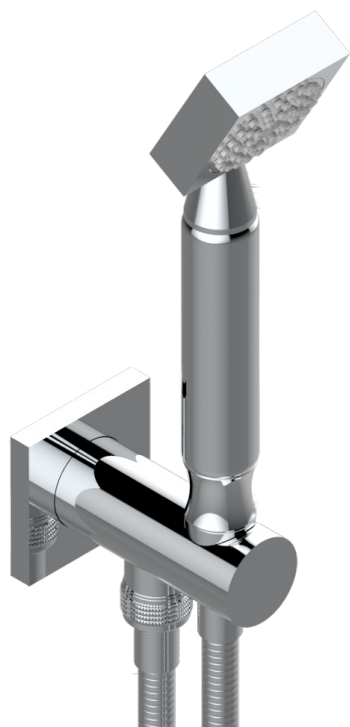

MASQUE DE FEMME SMOOTH METAL

A2U-54

Wall mounted stylised handshower, hose and elbow with rest

41633

16/01/2020

CHARACTERISTIC

- Masque de Femme Smooth metal
- Wall mounted stylised handshower, hose and elbow with rest

TECHNICAL SPECS

- Recommandé : 3 bars (max. 5 bars) - Advised : 43,5 psi (max. 72 psi)
- 9,5 l/min à 3 bars (2.5 gpm at 43.5 psi)

AVAILABLE FINITIONS

Antique nickel - H28
Black ceram - D30
Blush PVD - H62
Brass color PVD - H49
Brown bronze color PVD - F33
Gold color PVD - H52

Graphite PVD - H64
Matt Umber PVD - H67
Matt blush PVD - H60
Matt brass color PVD - H50
Matt brown bronze color PVD - F34
Matt chrome - C02

Matt gold - F07
Matt gold color PVD - H53
Matt graphite PVD - H65
Matt nickel (color finish) - C01
Matt nickel color PVD - H56
Nickel color PVD - H55

Polished chrome (color finish) - A02
Polished chrome / Polished gold (color finish) - G02
Polished gold (color finish) - F01
Polished nickel - B01
Soft gold - F30
Soft matt gold - F31
Umber PVD - H66