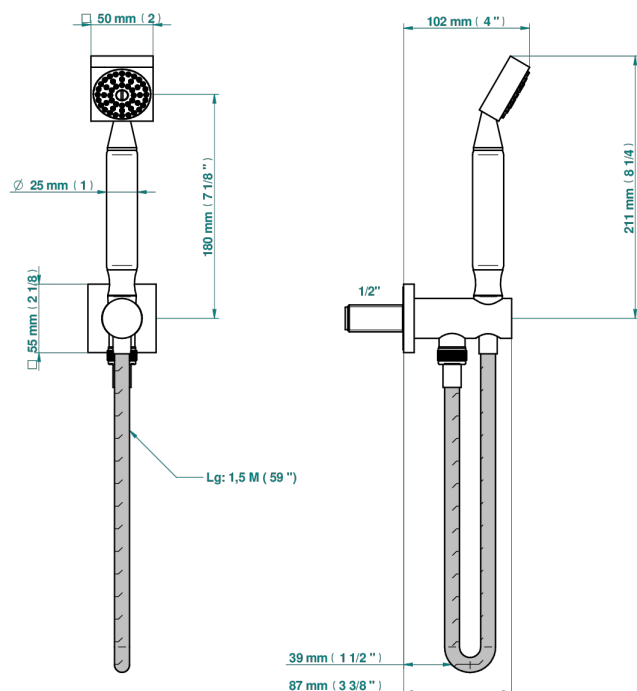

MASQUE DE FEMME SMOOTH METAL

A2U-54

Wall mounted stylised handshower, hose and elbow with rest

41633

16/01/2020

CHARACTERISTIC

- Masque de Femme Smooth metal
- Wall mounted stylised handshower, hose and elbow with rest

TECHNICAL SPECS

- Recommandé : 3 bars (max. 5 bars) - Advised : 43,5 psi (max. 72 psi)
- 9,5 l/min à 3 bars (2.5 gpm at 43.5 psi)

AVAILABLE FINITIONS

Antique nickel - H28
Black ceram - D30
Blush PVD - H62
Brass color PVD - H49
Brown bronze color PVD - F33
Gold color PVD - H52

Graphite PVD - H64
Matt Umber PVD - H67
Matt blush PVD - H60
Matt brass color PVD - H50
Matt brown bronze color PVD - F34
Matt chrome - C02

Matt gold - F07
Matt gold color PVD - H53
Matt graphite PVD - H65
Matt nickel (color finish) - C01
Matt nickel color PVD - H56
Nickel color PVD - H55

Polished chrome (color finish) - A02
Polished chrome / Polished gold (color finish) - G02
Polished gold (color finish) - F01
Polished nickel - B01
Soft gold - F30
Soft matt gold - F31
Umber PVD - H66