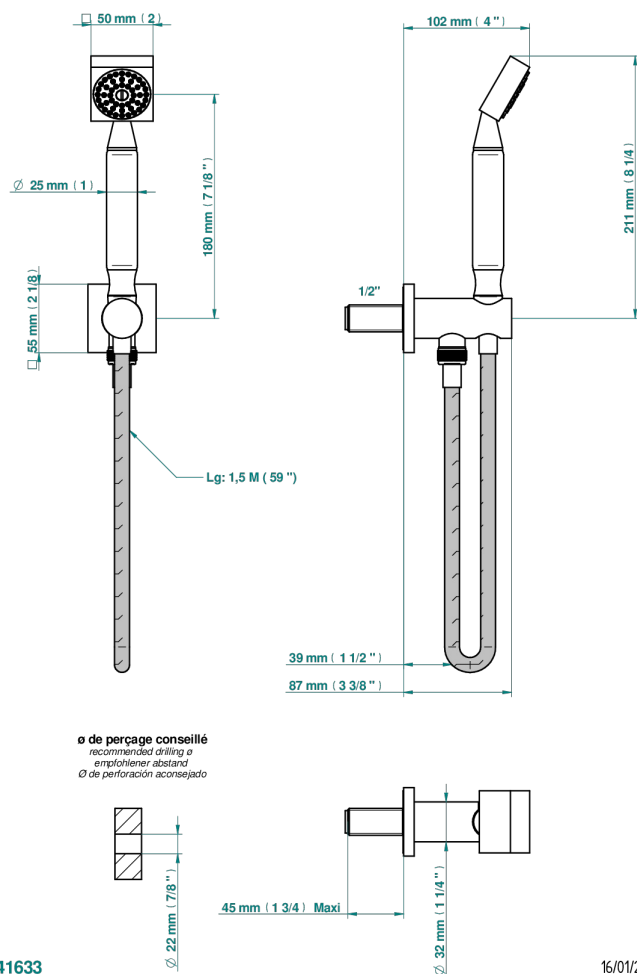

MASQUE DE FEMME ENGRAVED METAL

A2T-54

Wall mounted stylised handshower, hose and elbow with rest

CHARACTERISTIC

- Masque de Femme Engraved Metal
- Wall mounted stylised handshower, hose and elbow with rest

TECHNICAL SPECS

- Recommandé : 3 bars (max. 5 bars) - Advised : 43,5 psi (max. 72 psi)
- 9,5 l/min à 3 bars (2.5 gpm at 43.5 psi)

AVAILABLE FINITIONS

Antique nickel - H28
Black ceram - D30
Blush PVD - H62
Brass color PVD - H49
Brown bronze color PVD - F33
Gold color PVD - H52