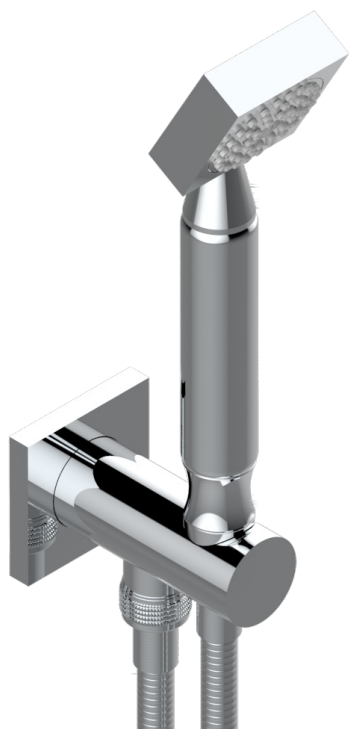

MASQUE DE FEMME ENGRAVED METAL

A2T-54

Wall mounted stylised handshower, hose and elbow with rest

CHARACTERISTIC

- Masque de Femme Engraved Metal
- Wall mounted stylised handshower, hose and elbow with rest

TECHNICAL SPECS

- Recommandé : 3 bars (max. 5 bars) - Advised : 43,5 psi (max. 72 psi)
- 9,5 l/min à 3 bars (2.5 gpm at 43.5 psi)

AVAILABLE FINITIONS

Antique nickel - H28
Black ceram - D30
Blush PVD - H62
Brass color PVD - H49
Brown bronze color PVD - F33
Gold color PVD - H52