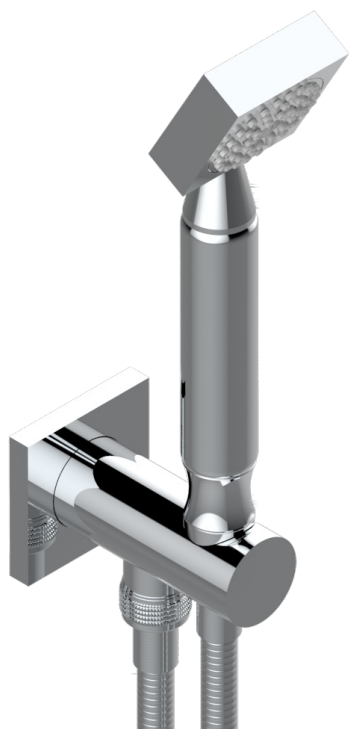

MASQUE DE FEMME ENGRAVED METAL

A2T-54

Wall mounted stylised handshower, hose and elbow with rest

41633

16/01/2020

CHARACTERISTIC

- Masque de Femme Engraved Metal
- Wall mounted stylised handshower, hose and elbow with rest

TECHNICAL SPECS

- Recommandé : 3 bars (max. 5 bars) - Advised : 43,5 psi (max. 72 psi)
- 9,5 l/min à 3 bars (2.5 gpm at 43.5 psi)

AVAILABLE FINITIONS

Antique nickel - H28
Black ceram - D30
Blush PVD - H62
Brass color PVD - H49
Brown bronze color PVD - F33
Gold color PVD - H52

Graphite PVD - H64
Matt Umber PVD - H67
Matt blush PVD - H60
Matt brass color PVD - H50
Matt brown bronze color PVD - F34
Matt chrome - C02

Matt gold - F07
Matt gold color PVD - H53
Matt graphite PVD - H65
Matt nickel (color finish) - C01
Matt nickel color PVD - H56
Nickel color PVD - H55

Polished chrome (color finish) - A02
Polished chrome / Polished gold (color finish) - G02
Polished gold (color finish) - F01
Polished nickel - B01
Soft gold - F30
Soft matt gold - F31
Umber PVD - H66