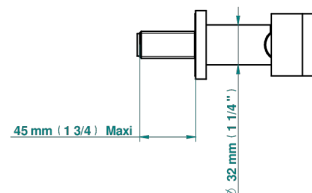

MASQUE DE FEMME ENGRAVED METAL

A2T-54

Wall mounted stylised handshower, hose and elbow with rest

41633

16/01/2020

CHARACTERISTIC

- Masque de Femme Engraved Metal
- Wall mounted stylised handshower, hose and elbow with rest

TECHNICAL SPECS

- Recommandé : 3 bars (max. 5 bars) - Advised : 43,5 psi (max. 72 psi)
- 9,5 l/min à 3 bars (2.5 gpm at 43.5 psi)

AVAILABLE FINITIONS

Antique nickel - H28
Black ceram - D30
Blush PVD - H62
Brass color PVD - H49
Brown bronze color PVD - F33
Gold color PVD - H52

Graphite PVD - H64
Matt Umber PVD - H67
Matt blush PVD - H60
Matt brass color PVD - H50
Matt brown bronze color PVD - F34
Matt chrome - C02

Matt gold - F07
Matt gold color PVD - H53
Matt graphite PVD - H65
Matt nickel (color finish) - C01
Matt nickel color PVD - H56
Nickel color PVD - H55

Polished chrome (color finish) - A02
Polished chrome / Polished gold (color finish) - G02
Polished gold (color finish) - F01
Polished nickel - B01
Soft gold - F30
Soft matt gold - F31
Umber PVD - H66