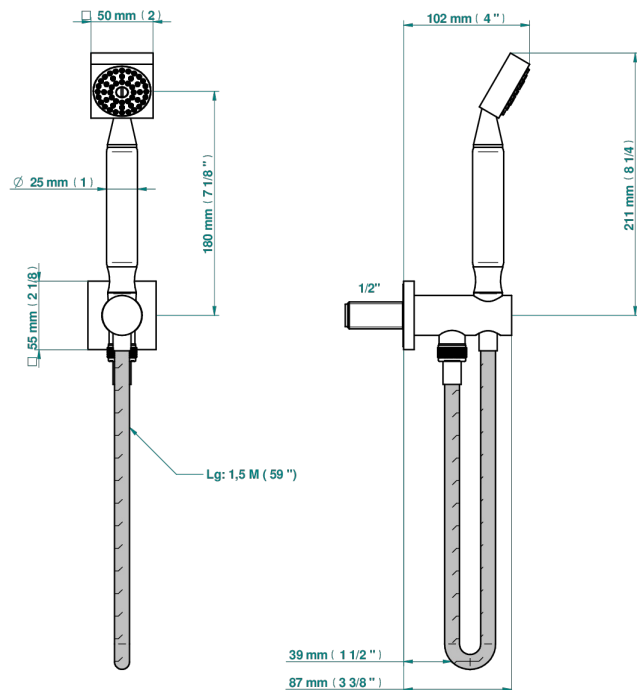

MASQUE DE FEMME ENGRAVED METAL

A2T-54

Wall mounted stylised handshower, hose and elbow with rest

41633

16/01/2020

CHARACTERISTIC

- Masque de Femme Engraved Metal
- Wall mounted stylised handshower, hose and elbow with rest

TECHNICAL SPECS

- Recommandé : 3 bars (max. 5 bars) - Advised : 43,5 psi (max. 72 psi)
- 9,5 l/min à 3 bars (2.5 gpm at 43.5 psi)

AVAILABLE FINITIONS

Antique nickel - H28
Black ceram - D30
Blush PVD - H62
Brass color PVD - H49
Brown bronze color PVD - F33
Gold color PVD - H52

Graphite PVD - H64
Matt Umber PVD - H67
Matt blush PVD - H60
Matt brass color PVD - H50
Matt brown bronze color PVD - F34
Matt chrome - C02

Matt gold - F07
Matt gold color PVD - H53
Matt graphite PVD - H65
Matt nickel (color finish) - C01
Matt nickel color PVD - H56
Nickel color PVD - H55

Polished chrome (color finish) - A02
Polished chrome / Polished gold (color finish) - G02
Polished gold (color finish) - F01
Polished nickel - B01
Soft gold - F30
Soft matt gold - F31
Umber PVD - H66