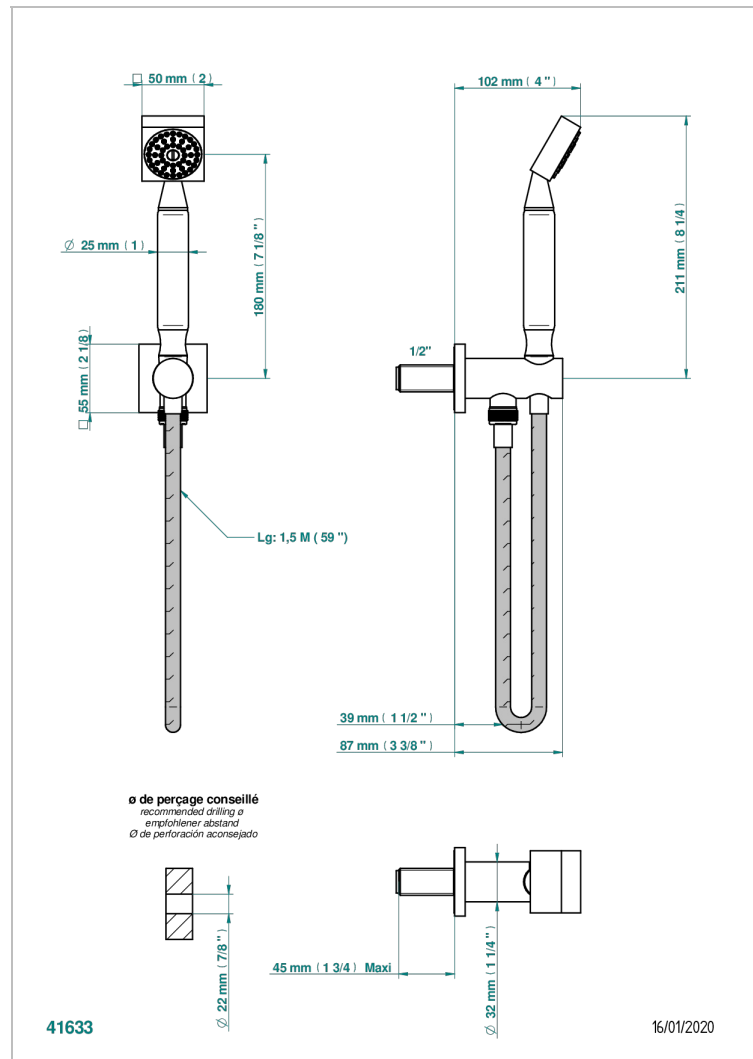

# MASQUE DE FEMME SOLAIRE

A2S-54

Wall mounted stylised handshower, hose and elbow with rest

THG<sup>®</sup>  
PARIS

## CHARACTERISTIC

- Masque de Femme Solaire
- Wall mounted stylised handshower, hose and elbow with rest

## TECHNICAL SPECS

- Recommandé : 3 bars (max. 5 bars) - Advised : 43,5 psi (max. 72 psi)
- 9,5 l/min à 3 bars (2.5 gpm at 43.5 psi)