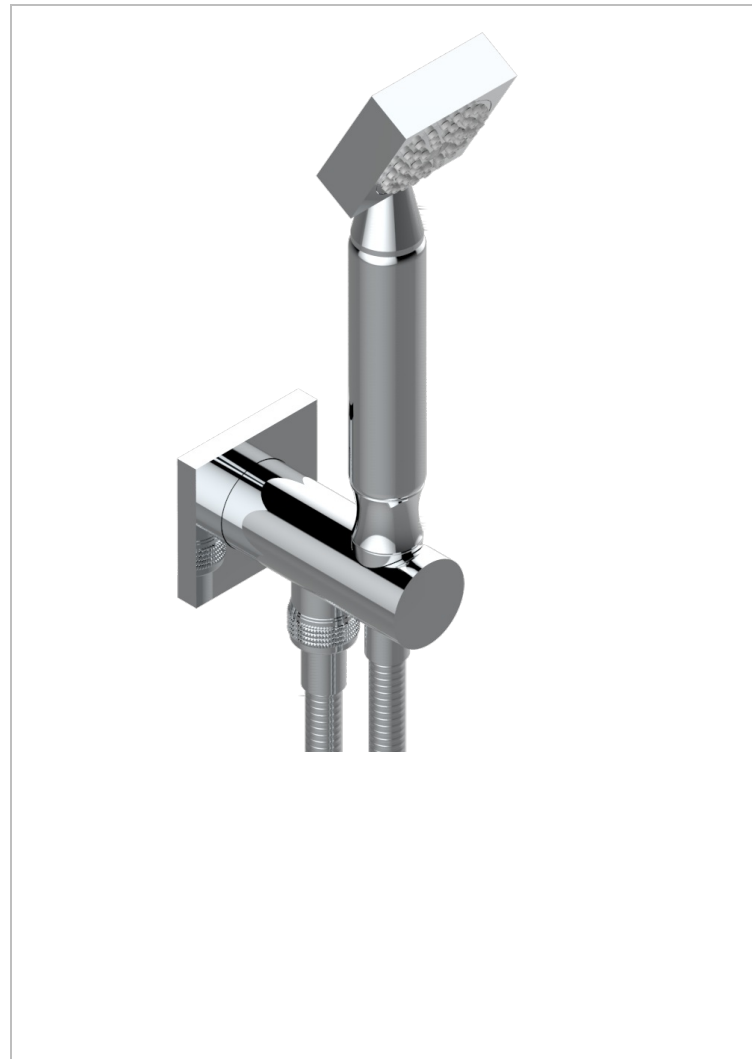

# MASQUE DE FEMME SOLAIRE

A2S-54

Wall mounted stylised handshower, hose and elbow with rest

## CHARACTERISTIC

- Masque de Femme Solaire
- Wall mounted stylised handshower, hose and elbow with rest