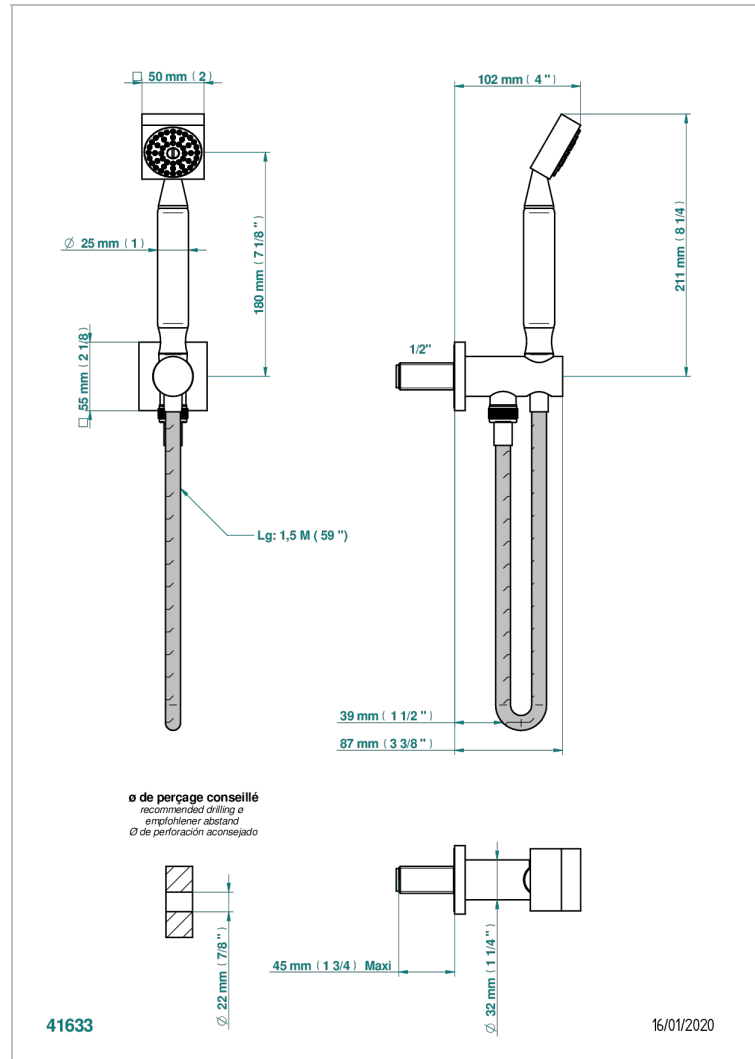

# MASQUE DE FEMME SOLAIRE

A2S-54

Wall mounted stylised handshower, hose and elbow with rest

## CHARACTERISTIC

- Masque de Femme Solaire
- Wall mounted stylised handshower, hose and elbow with rest

## TECHNICAL SPECS

- Recommandé : 3 bars (max. 5 bars) - Advised : 43,5 psi (max. 72 psi)
- 9,5 l/min à 3 bars (2.5 gpm at 43.5 psi)