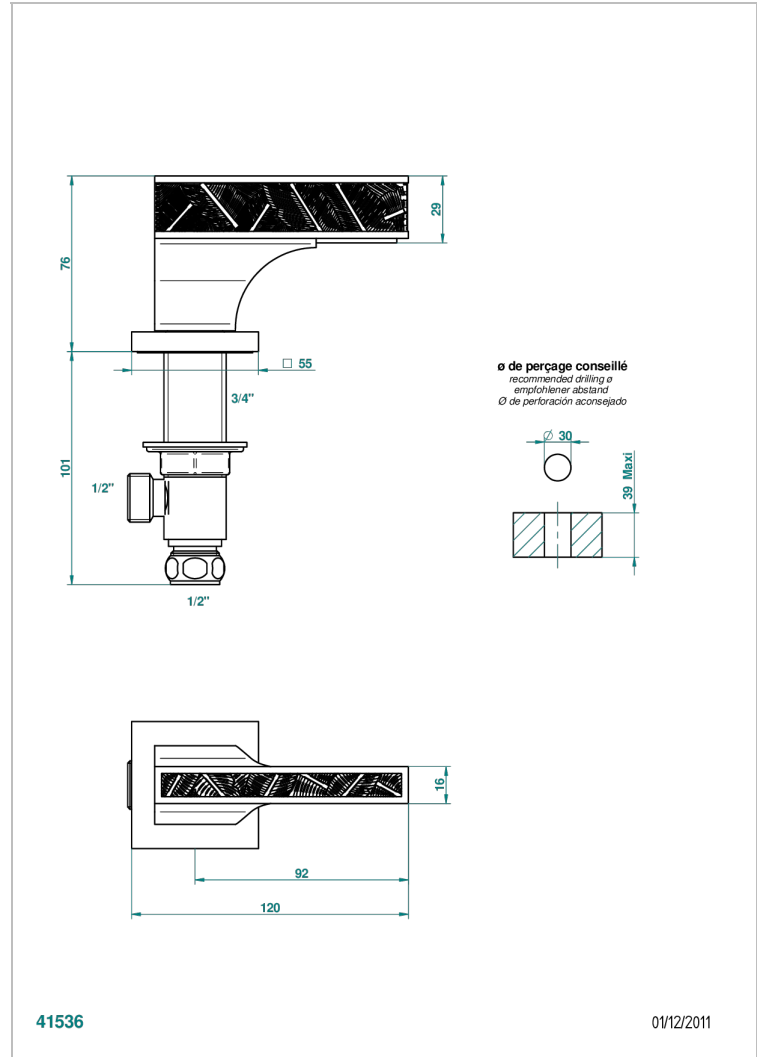

# VEGETAL

U5F-35/C

Rim mounted 1/2" valve, cold

41536

01/12/2011

## CHARACTERISTIC

- Vegetal
- Rim mounted 1/2" valve, cold