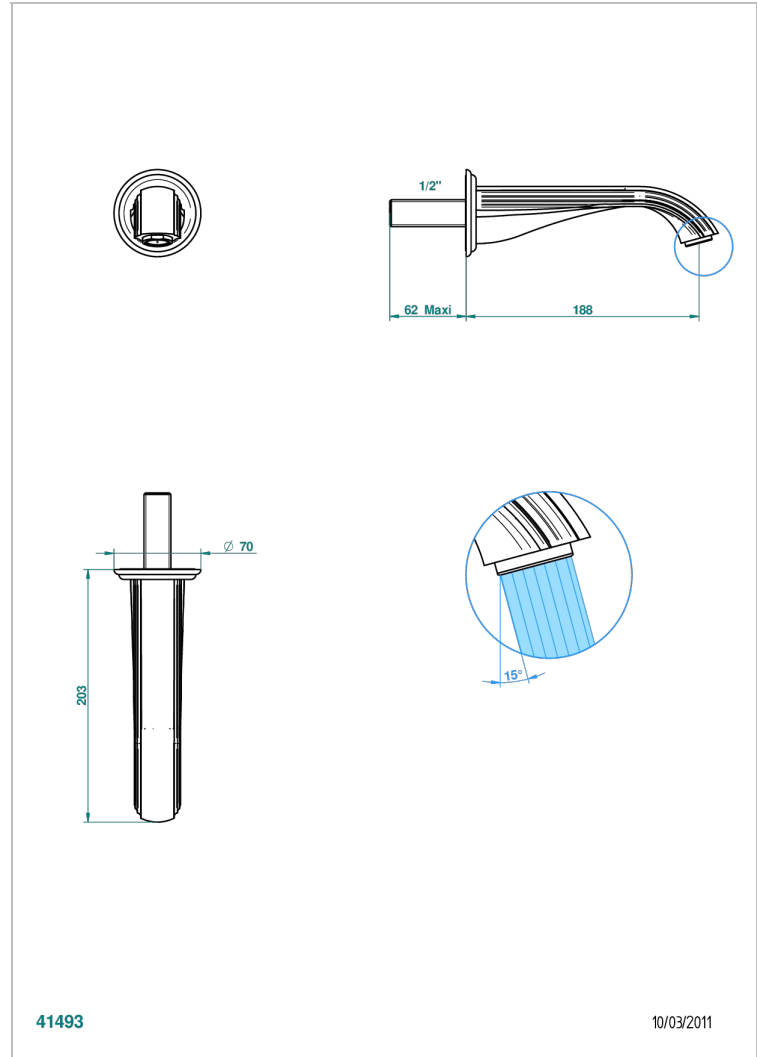

# SUN DRAGON

U5D-22GAB

Wall mounted basin, goliath spout, 1/2" , without T junction

THG<sup>®</sup>  
PARIS

## CHARACTERISTIC

- Sun Dragon
- Wall mounted basin, goliath spout, 1/2" , without T junction

## AVAILABLE FINITIONS

Black ceram - D30  
Blush PVD - H62  
Brass color PVD - H49  
Brown bronze color PVD - F33  
Chrome polished - A02  
Chrome polished / gold polished - G02

Copper antique matt, coated - H07  
Gold color PVD - H52  
Gold mat - F07  
Gold polished - F01  
Graphite PVD - H64  
Light coated bronze - D01