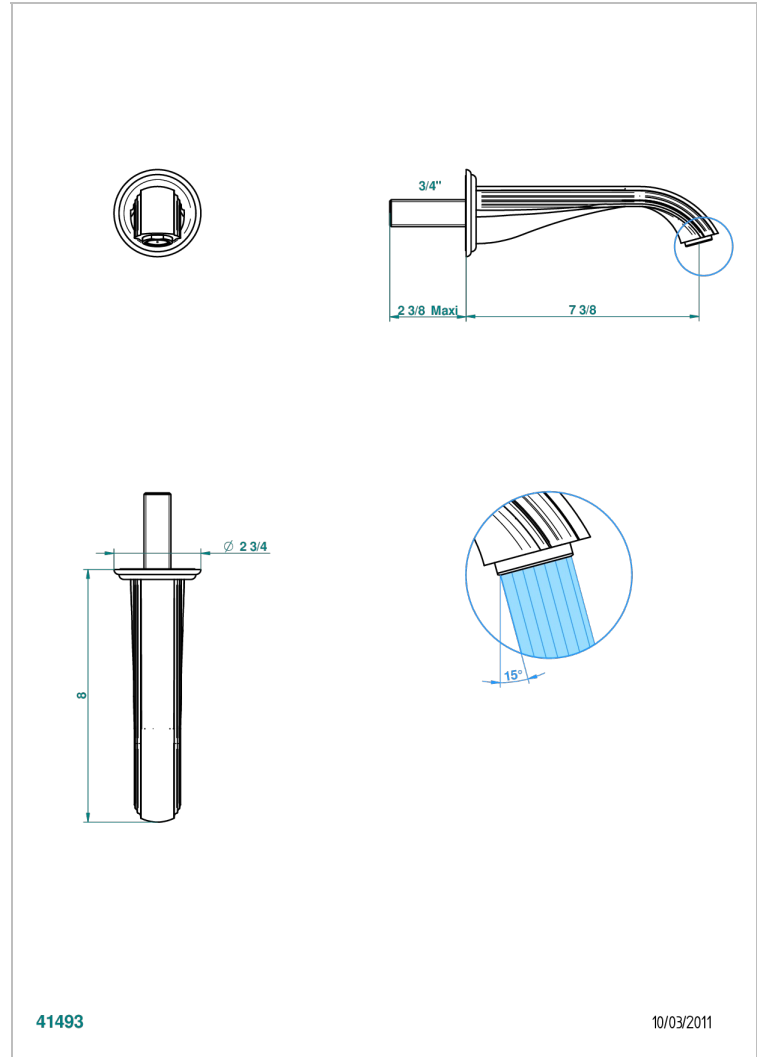

SUN DRAGON

U5D-22GAB

Wall mounted basin, goliath spout, 1/2" , without T junction

THG[®]
PARIS

41493

10/03/2011

CHARACTERISTIC

- Sun Dragon
- Wall mounted basin, goliath spout, 1/2" , without T junction

TECHNICAL SPECS

- Recommandé : 3 bars (max. 5 bars) - Advised : 43,5 psi (max. 72 psi)
- 15 l/min à 3 bars (4 gpm at 43.5 psi)

AVAILABLE FINITIONS

Black ceram - D30
Blush PVD - H62
Brass color PVD - H49
Brown bronze color PVD - F33
Chrome polished - A02
Chrome polished / gold polished - G02

Copper antique matt, coated - H07
Gold color PVD - H52
Gold mat - F07
Gold polished - F01
Graphite PVD - H64
Light coated bronze - D01

Matt Umber PVD - H67
Matt blush PVD - H60
Matt brass color PVD - H50
Matt brown bronze color PVD - F34
Matt chrome (American satin) - C02
Matt gold color PVD - H53

Matt graphite PVD - H65
Matt nickel (American satin) - C01
Matt nickel color PVD - H56
Nickel antique / Sovereign - H28
Nickel color PVD - H55
Nickel polished - B01

Soft gold - F30
Soft matt gold - F31
Umber PVD - H66