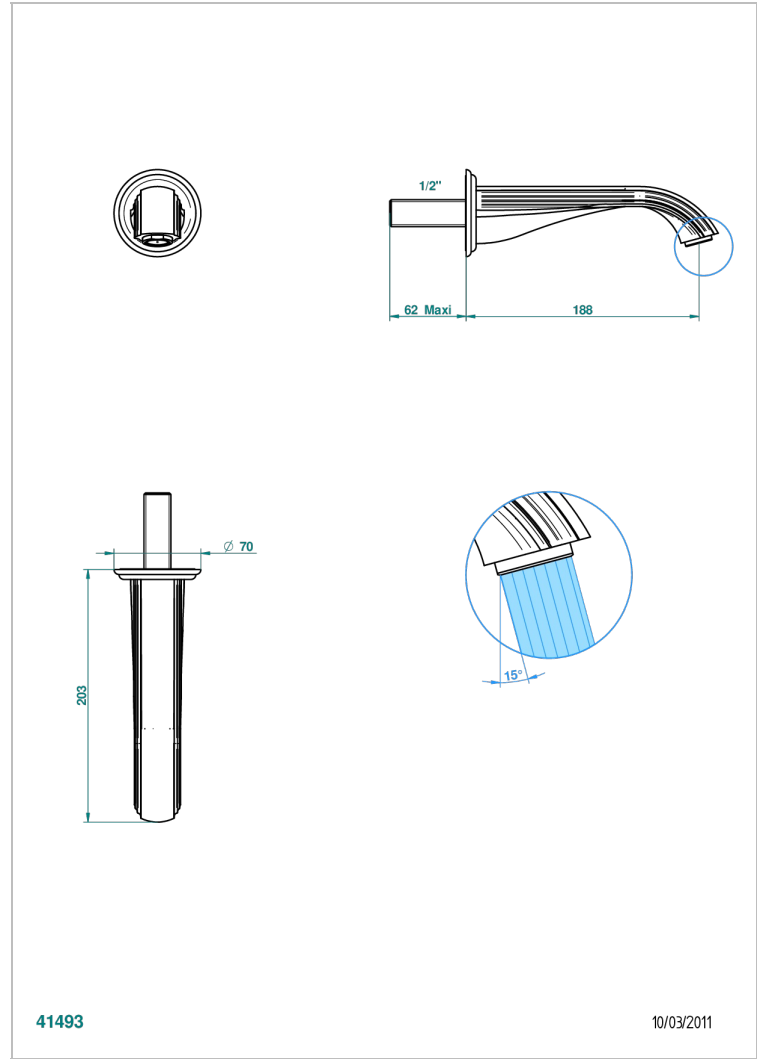

# SUN DRAGON

U5D-22GAB

Wall mounted basin, goliath spout, 1/2" , without T junction

THG<sup>®</sup>  
PARIS

41493

10/03/2011

## 特色

- Sun Dragon
- Wall mounted basin, goliath spout, 1/2" , without T junction

## 相关的SKU

- Ref. G00-309/B 台盆下水器排水口，无溢流孔
- Ref. G00-309/S 下水管
- Ref. G00-316 键入式台盆下水器，欧洲款
- Ref. G00-308T Adjustable bottle trap, mini 45 mm - maxi 90 mm with 300 mm overflow pipe