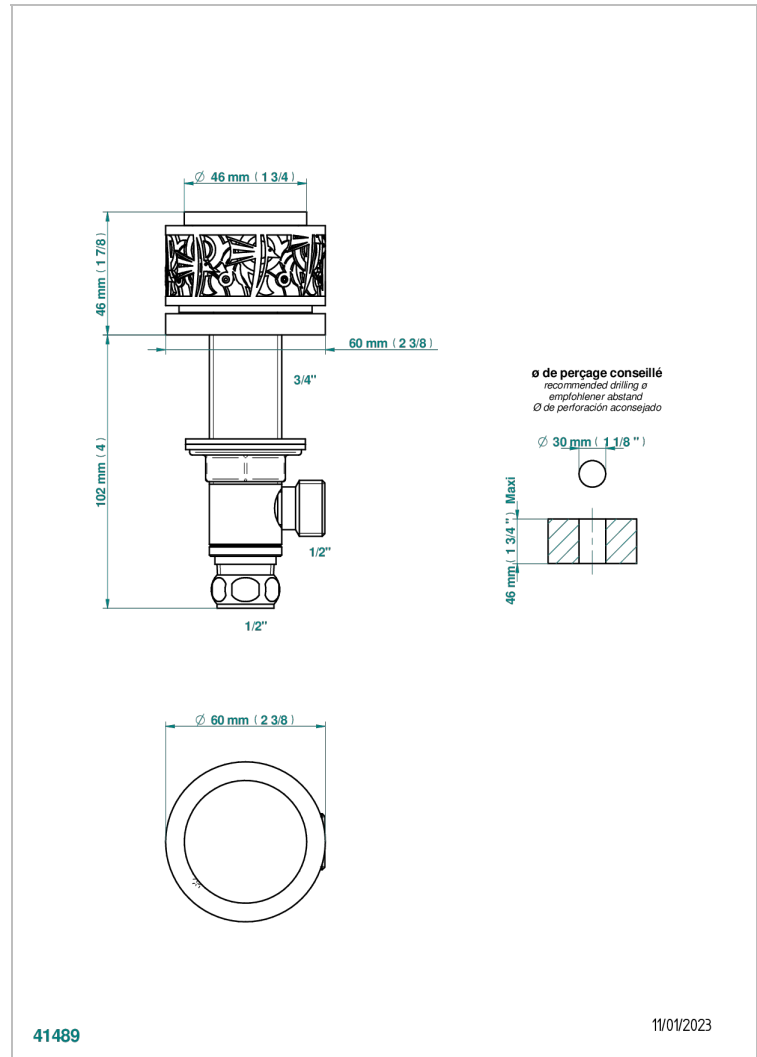

# NEW PARADISE

U5P-35

Rim mounted 1/2" valve

## CHARACTERISTIC

- New Paradise
- Rim mounted 1/2" valve