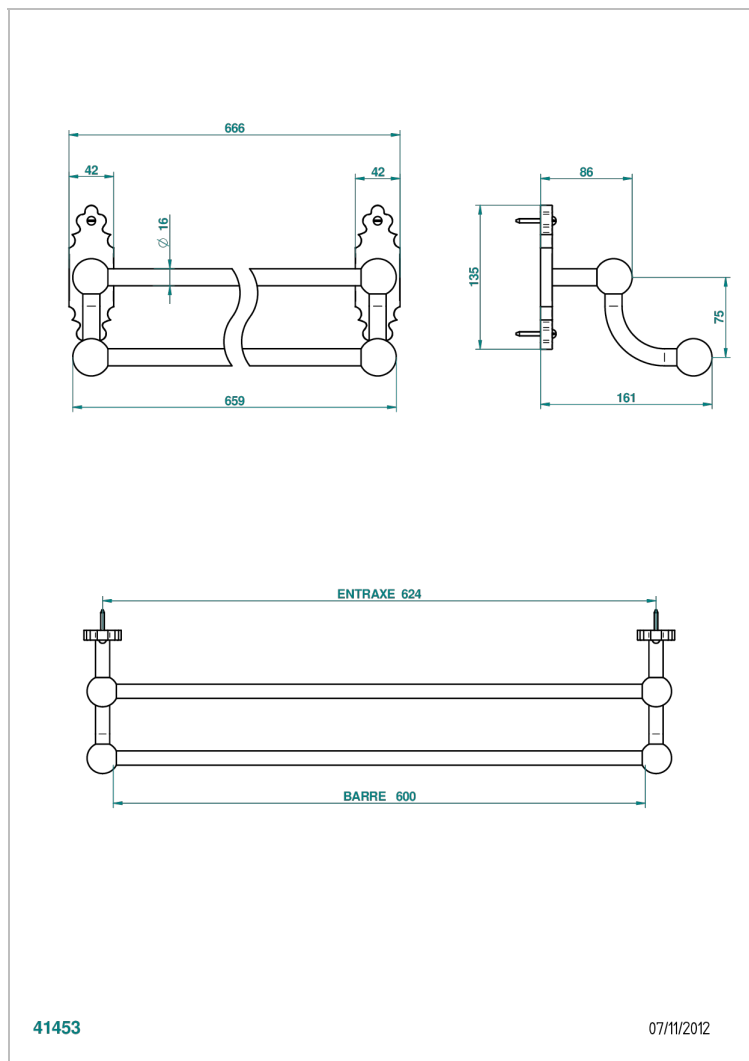

# 1900 CON MANETAS METAL LISO

G3M-516/60

Towel rail, 2 fixed rails, length: 600 mm

THG<sup>®</sup>  
PARIS

## CARACTERÍSTICAS

- 1900 con manetas metal liso
- Towel rail, 2 fixed rails, length: 600 mm