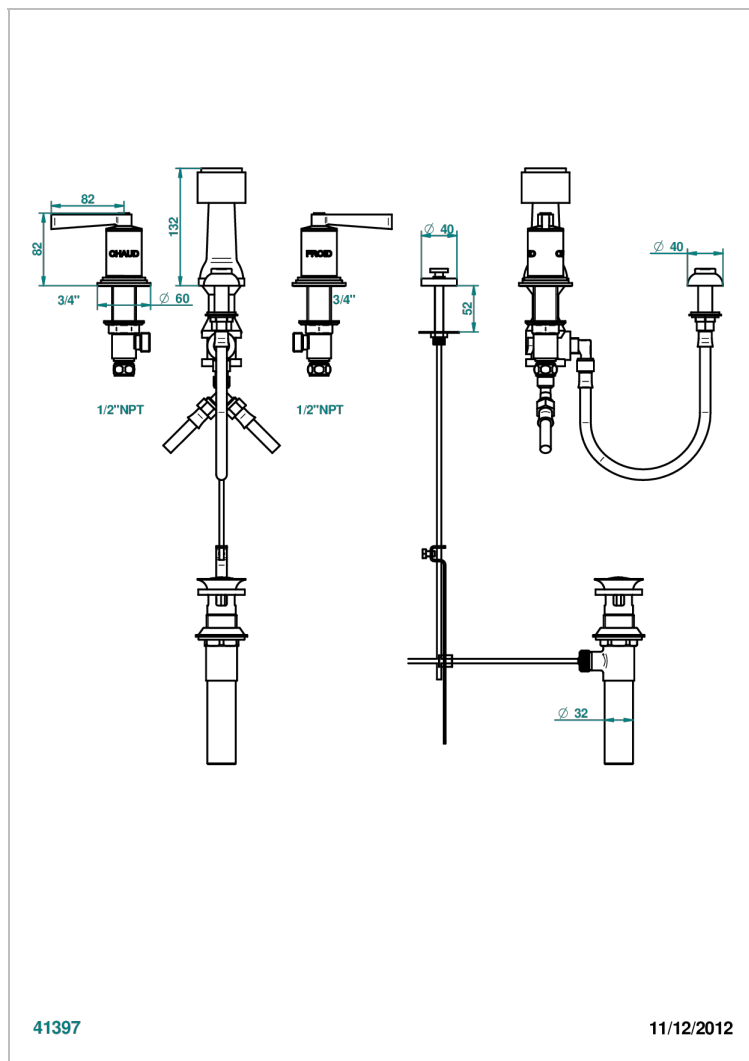

FAUBOURG METAL WITH LEVER HANDLES

G2U-207KA

Deck mounted 3-hole bidet with vertical spray, vacuum breaker and drain

41397

11/12/2012

CHARACTERISTIC

- ASME : ASME A112.18.1-2011/CSA B125.1-11

STANDARDS