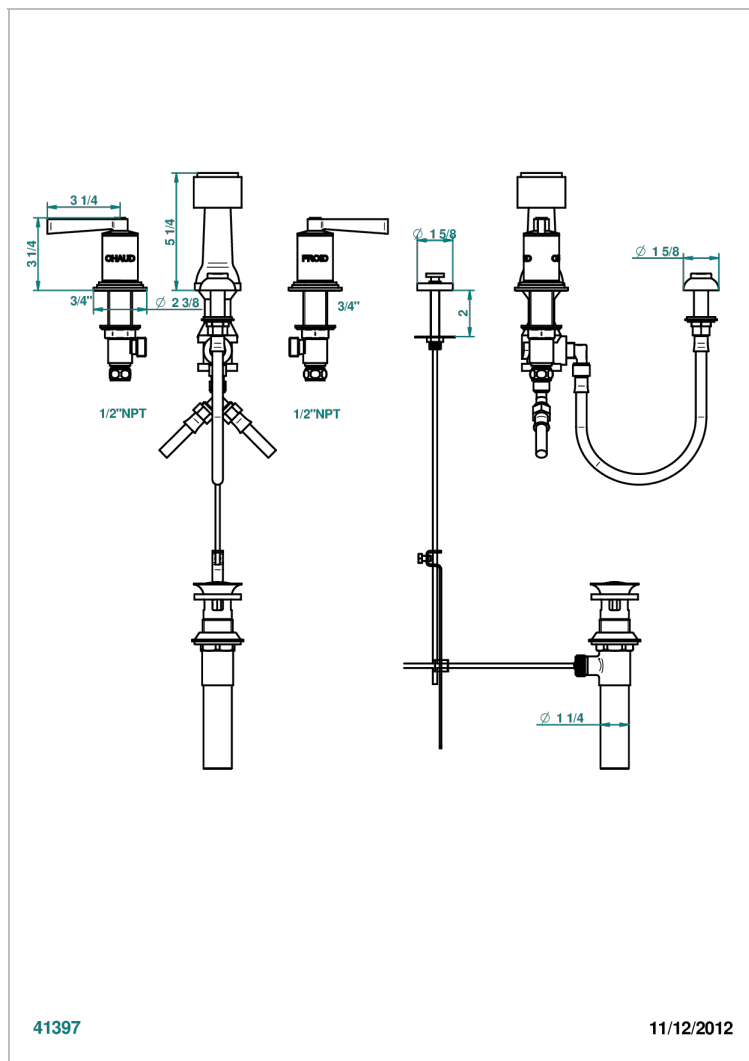

FAUBOURG METAL WITH LEVER HANDLES

G2U-207KA

Deck mounted 3-hole bidet with vertical spray, vacuum breaker and drain

41397

11/12/2012

CHARACTERISTIC

- ASME : ASME A112.18.1-2011/CSA B125.1-11

STANDARDS