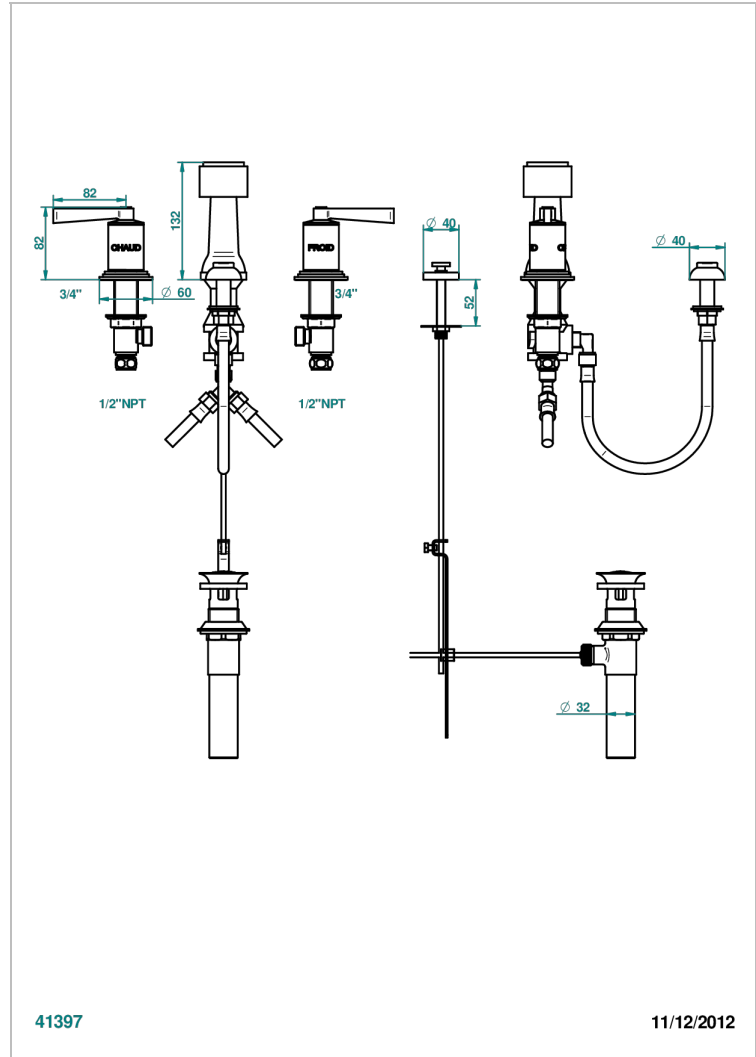

FAUBOURG METAL WITH LEVER

G2U-207KA

Bidet Faucet with vertical spray, drain and vacuum breaker, for bidet Kohler

41397

11/12/2012

CHARACTERISTIC

- ASME : ASME A112.18.1-2011/CSA B125.1-11

STANDARDS