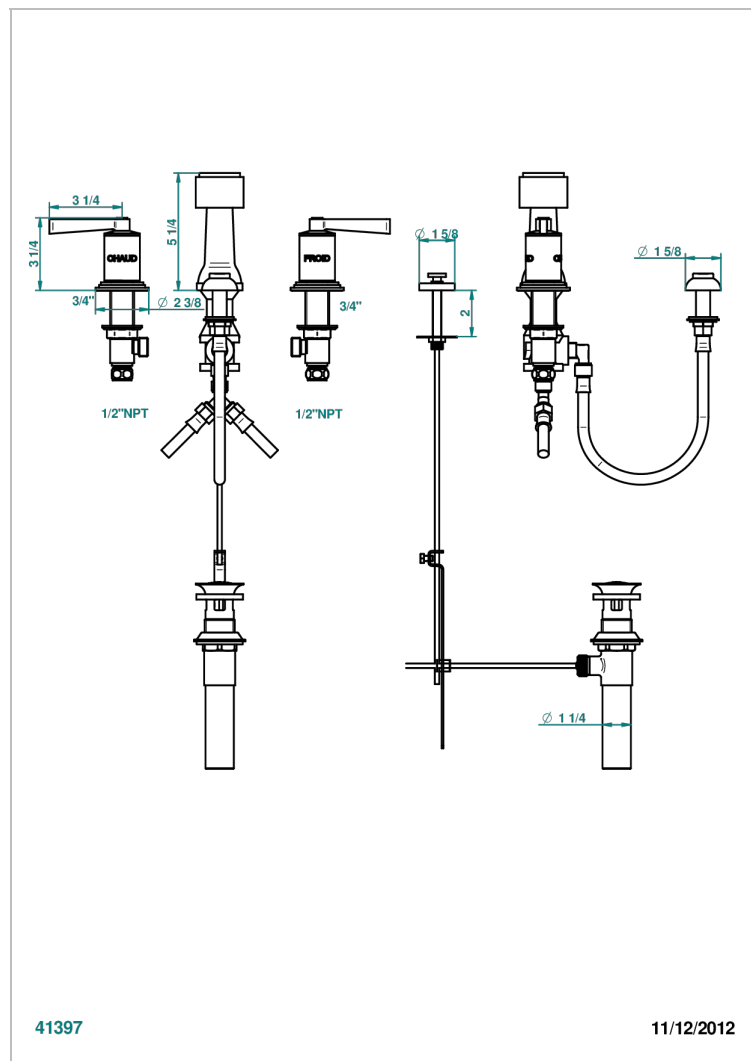

FAUBOURG METAL WITH LEVER

G2U-207KA

Bidet Faucet with vertical spray, drain and vacuum breaker, for bidet Kohler

41397

11/12/2012

CHARACTERISTIC

- ASME : ASME A112.18.1-2011/CSA B125.1-11

STANDARDS