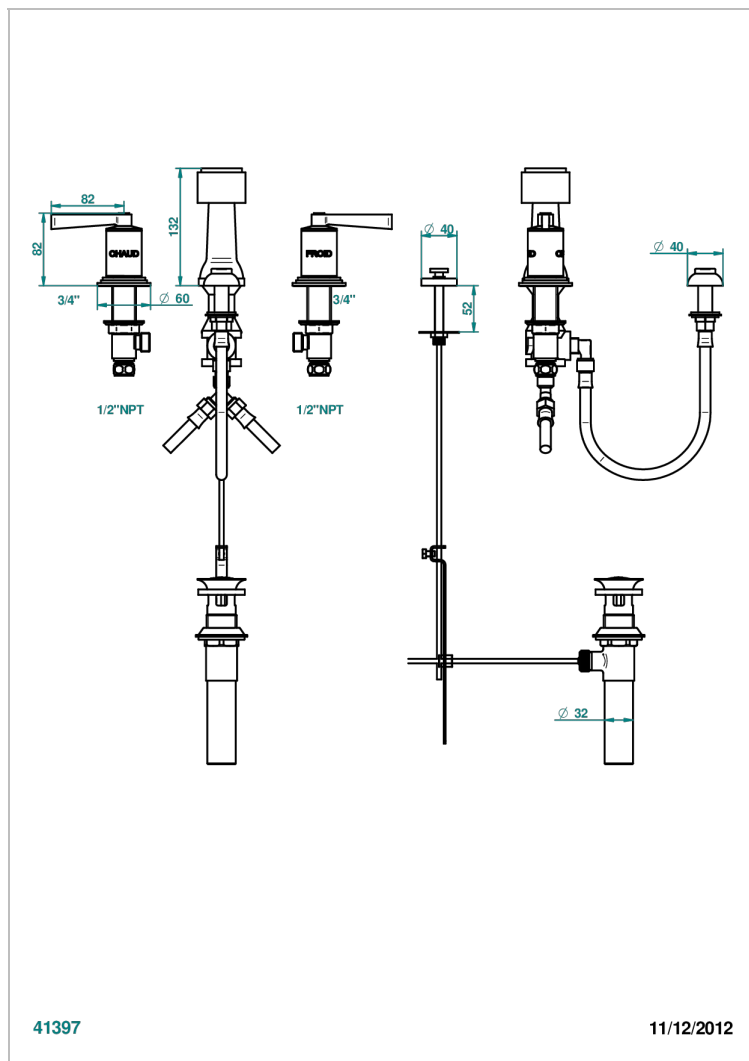

FAUBOURG METAL WITH LEVER

G2U-207KA

Bidet Faucet with vertical spray, drain and vacuum breaker, for bidet Kohler

41397

11/12/2012

CHARACTERISTIC

- ASME : ASME A112.18.1-2011/CSA B125.1-11

STANDARDS