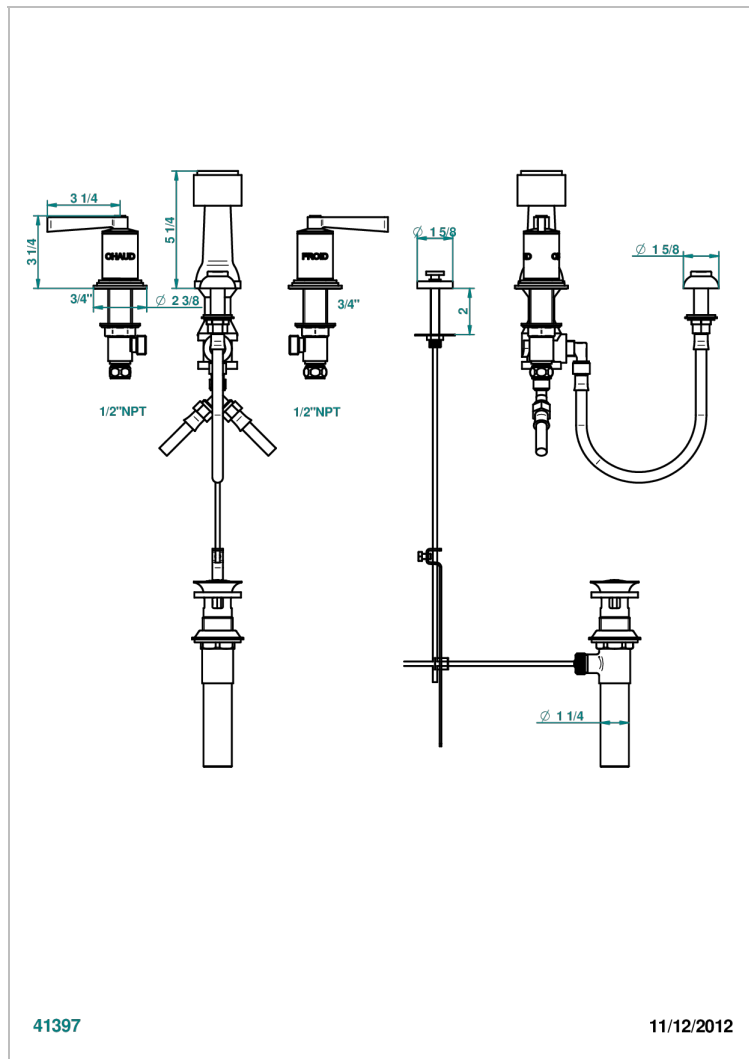

FAUBOURG METAL WITH LEVER

G2U-207KA

Bidet Faucet with vertical spray, drain and vacuum breaker, for bidet Kohler

41397

11/12/2012

CHARACTERISTIC

- ASME : ASME A112.18.1-2011/CSA B125.1-11

STANDARDS