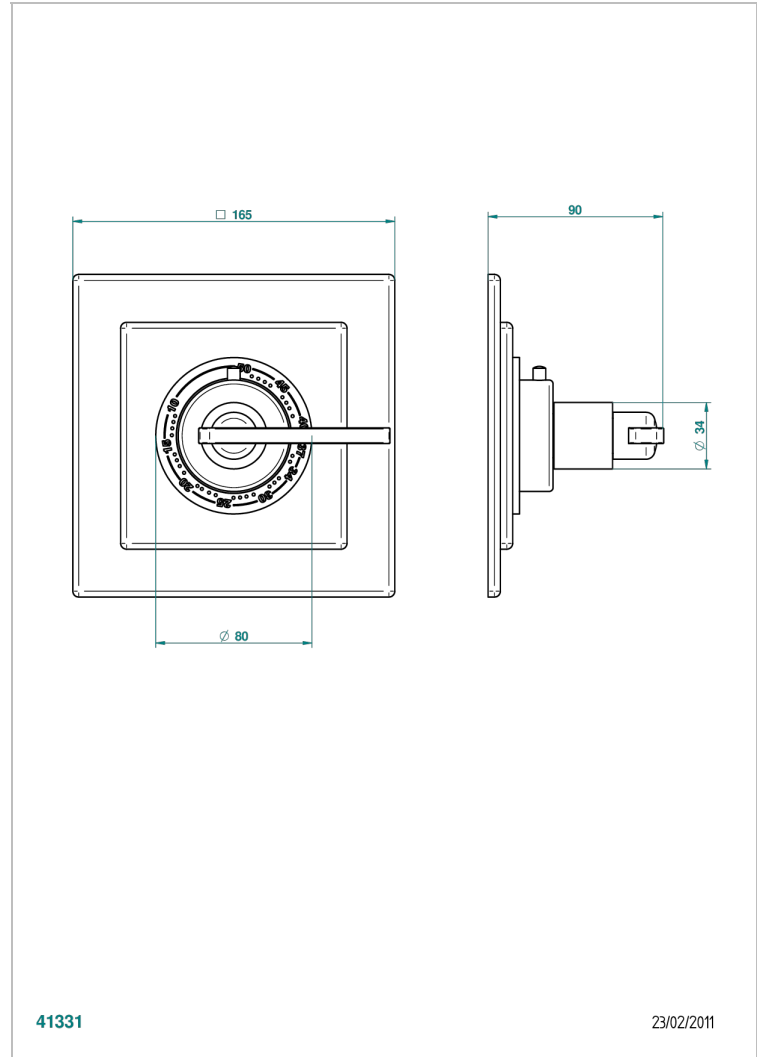

# LE 11 WITH LEVER HANDLES

U2B-15EN16EC

Trim plate and handle for eurotherm valve 8200/us & 8300/us

## CHARACTERISTIC

- Le 11 with lever handles
- Trim plate and handle for eurotherm valve 8200/us & 8300/us