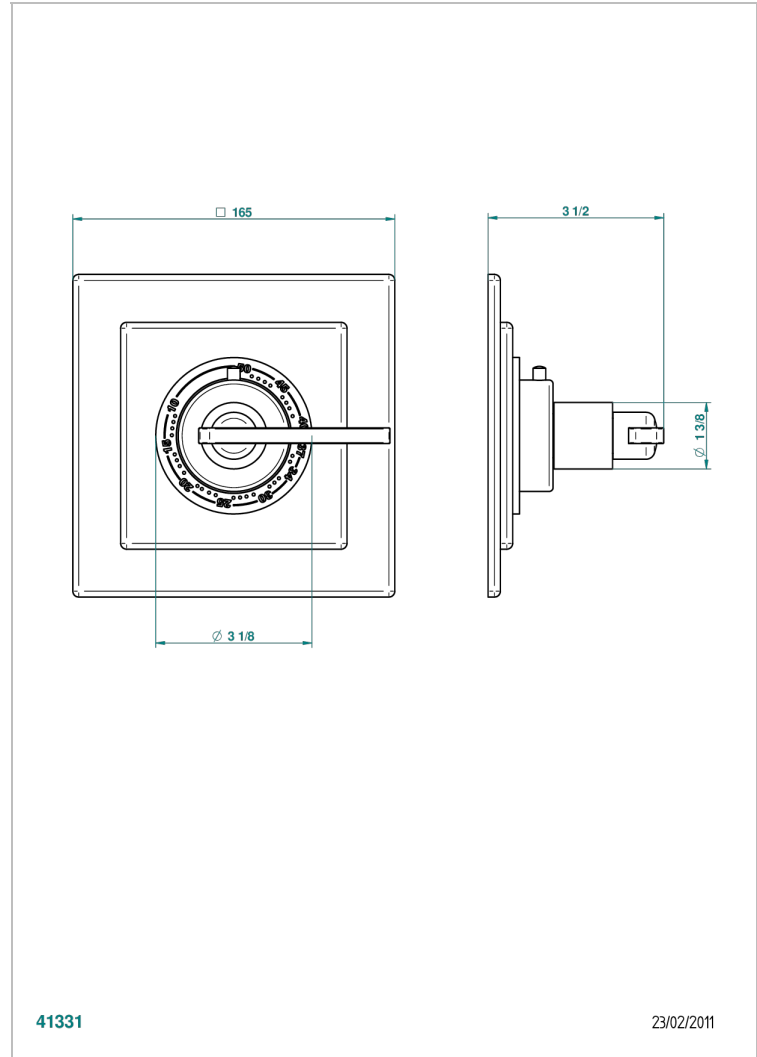

# LE 11 WITH LEVER HANDLES

U2B-15EN16EC

Trim plate and handle for eurotherm valve 8200/us & 8300/us

## CHARACTERISTIC

- Le 11 with lever handles
- Trim plate and handle for eurotherm valve 8200/us & 8300/us