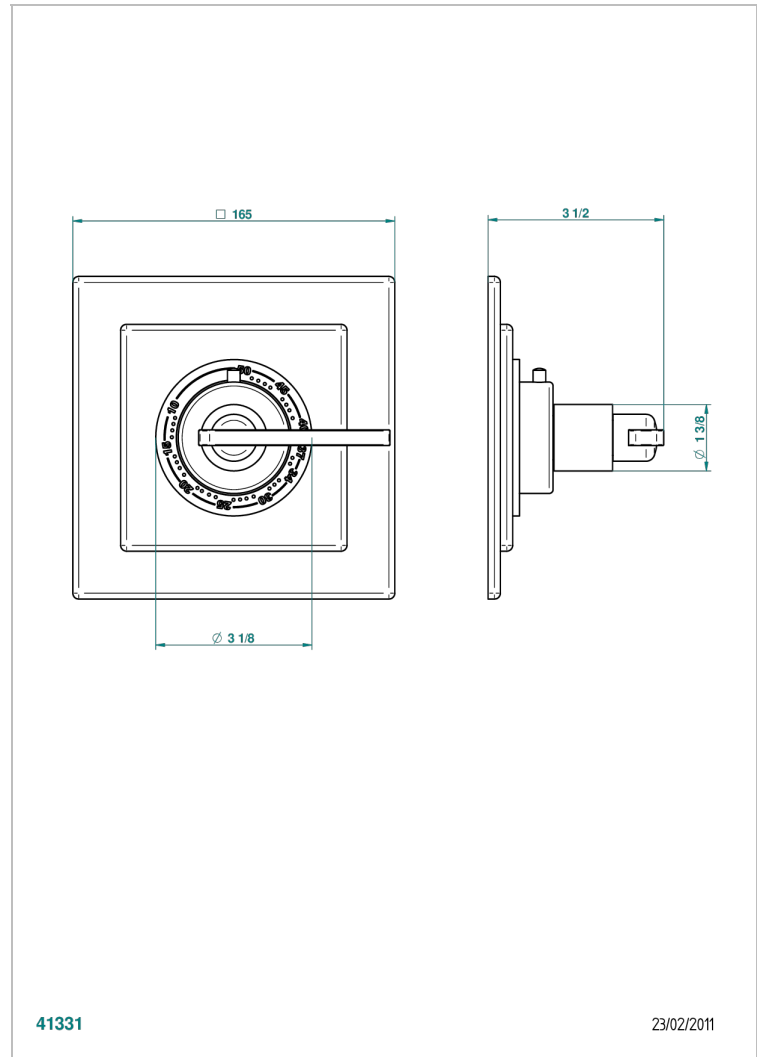

LE 11 WITH LEVER

U2B-15EN16EC

Trim for Eurotherm thermostat n° 8105N, 8200N, 8300

THG[®]
PARIS

CHARACTERISTIC

- Le 11 with lever
- Trim for Eurotherm thermostat n° 8105N, 8200N, 8300

RELATED SKU'S

- Ref. G00-8105N 1/2" Eurotherm thermostat, 40 l/min with wax cartridge
- Ref. G00-8200N 3/4" Eurotherm thermostat, 80 l/min