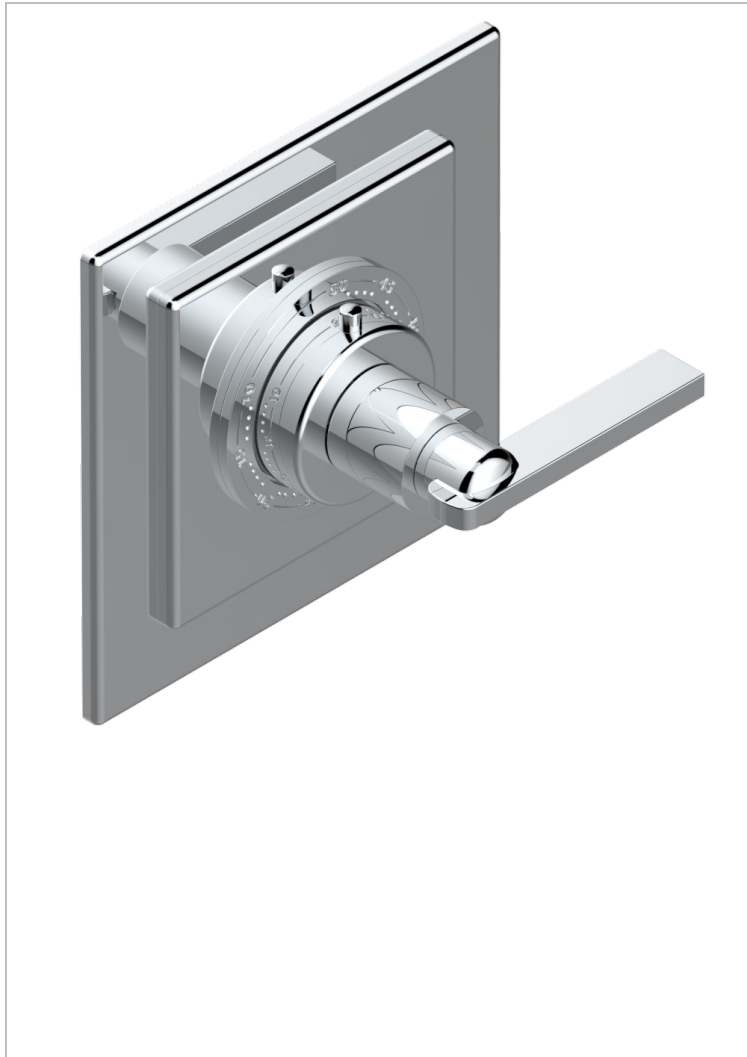

LE 11 WITH LEVER

U2B-15EN16EC

Trim for Eurotherm thermostat n° 8105N, 8200N, 8300

THG[®]
PARIS

CHARACTERISTIC

- Le 11 with lever
- Trim for Eurotherm thermostat n° 8105N, 8200N, 8300

RELATED SKU'S

- Ref. G00-8105N 1/2" Eurotherm thermostat, 40 l/min with wax cartridge
- Ref. G00-8200N 3/4" Eurotherm thermostat, 80 l/min

AVAILABLE FINITIONS

Antique nickel - H28
Black ceram - D30
Blush PVD - H62
Brass color PVD - H49
Brown bronze color PVD - F33
Gold color PVD - H52

Graphite PVD - H64
Lacquered light bronze - D01
Matt Umber PVD - H67
Matt blush PVD - H60
Matt brass color PVD - H50
Matt brown bronze color PVD - F34