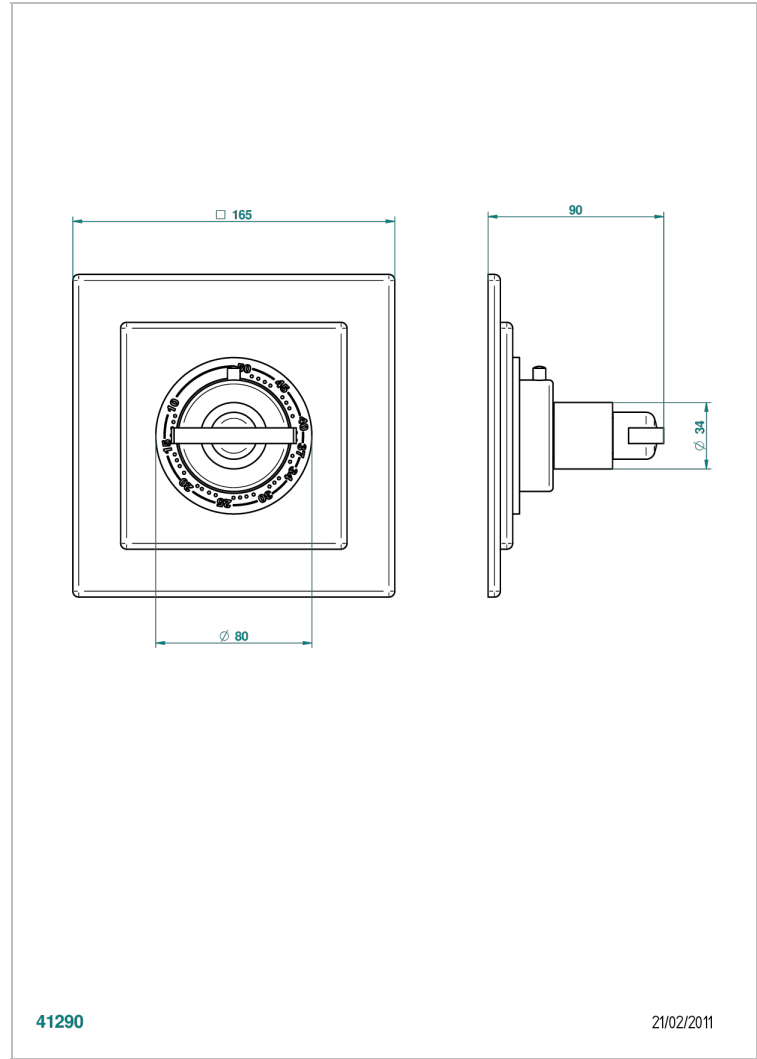

LE 11

U2A-15EN16EC

Trim plate and handle for eurotherm valve 8200/us & 8300/us

CHARACTERISTIC

- Le 11
- Trim plate and handle for eurotherm valve 8200/us & 8300/us

AVAILABLE FINITIONS

Black ceram - D30
Blush PVD - H62
Brass color PVD - H49
Brown bronze color PVD - F33
Chrome polished - A02
Chrome polished / gold polished - G02