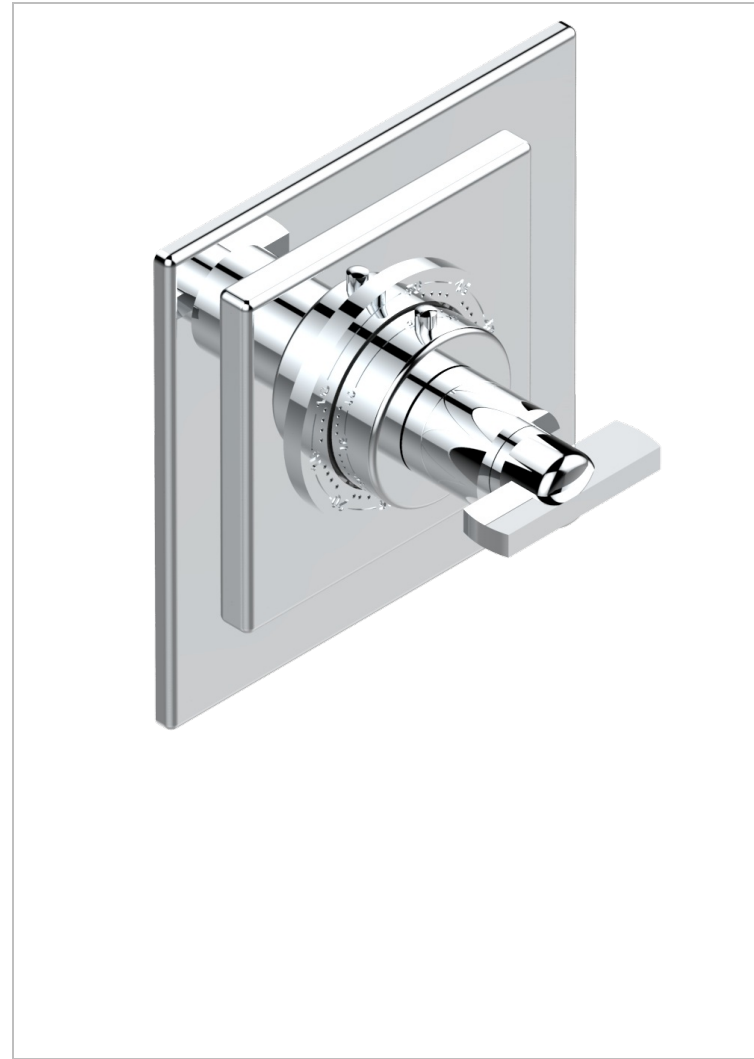

LE 11

U2A-15EN16EC

Trim plate and handle for eurotherm valve 8200/us & 8300/us

CHARACTERISTIC

- Le 11
- Trim plate and handle for eurotherm valve 8200/us & 8300/us

AVAILABLE FINITIONS

Black ceram - D30
Blush PVD - H62
Brass color PVD - H49
Brown bronze color PVD - F33
Chrome polished - A02
Chrome polished / gold polished - G02

Copper antique matt, coated - H07
Gold color PVD - H52
Gold mat - F07
Gold polished - F01
Graphite PVD - H64
Light coated bronze - D01

Matt Umber PVD - H67
Matt blush PVD - H60
Matt brass color PVD - H50
Matt brown bronze color PVD - F34
Matt chrome (American satin) - C02
Matt gold color PVD - H53