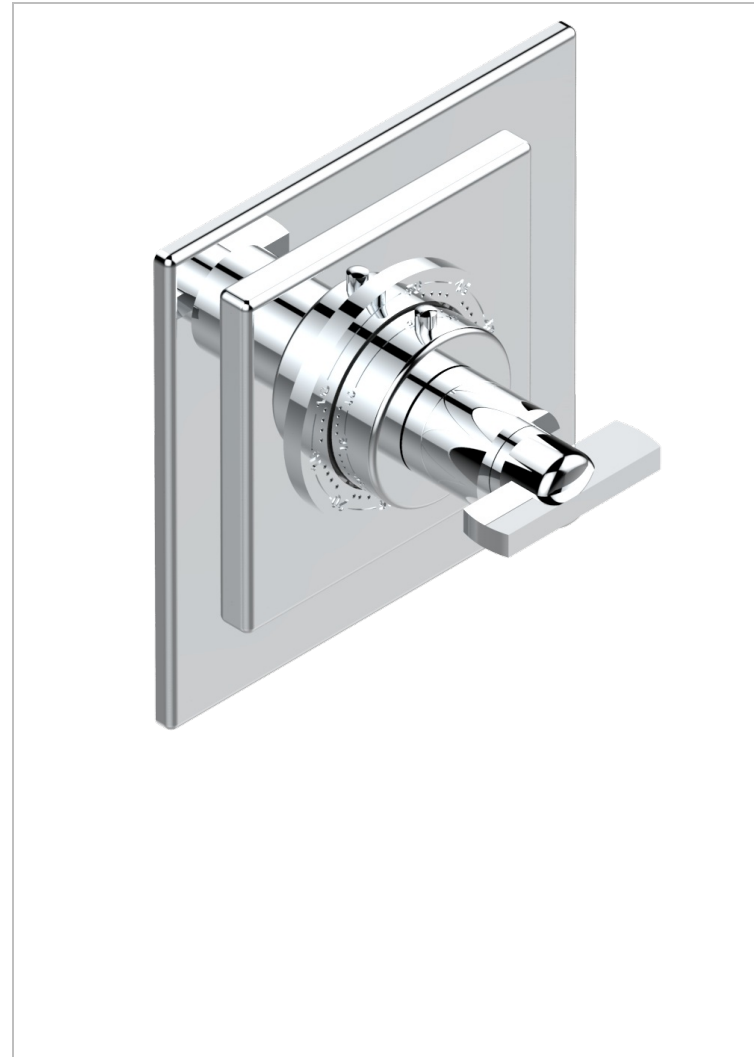

LE 11

U2A-15EN16EC

Trim plate and handle for eurotherm valve 8200/us & 8300/us

CHARACTERISTIC

- Le 11
- Trim plate and handle for eurotherm valve 8200/us & 8300/us

AVAILABLE FINITIONS

Black ceram - D30
Blush PVD - H62
Brass color PVD - H49
Brown bronze color PVD - F33
Chrome polished - A02
Chrome polished / gold polished - G02

Copper antique matt, coated - H07
Gold color PVD - H52
Gold mat - F07
Gold polished - F01
Graphite PVD - H64
Light coated bronze - D01

Matt Umber PVD - H67
Matt blush PVD - H60
Matt brass color PVD - H50
Matt brown bronze color PVD - F34
Matt chrome (American satin) - C02
Matt gold color PVD - H53