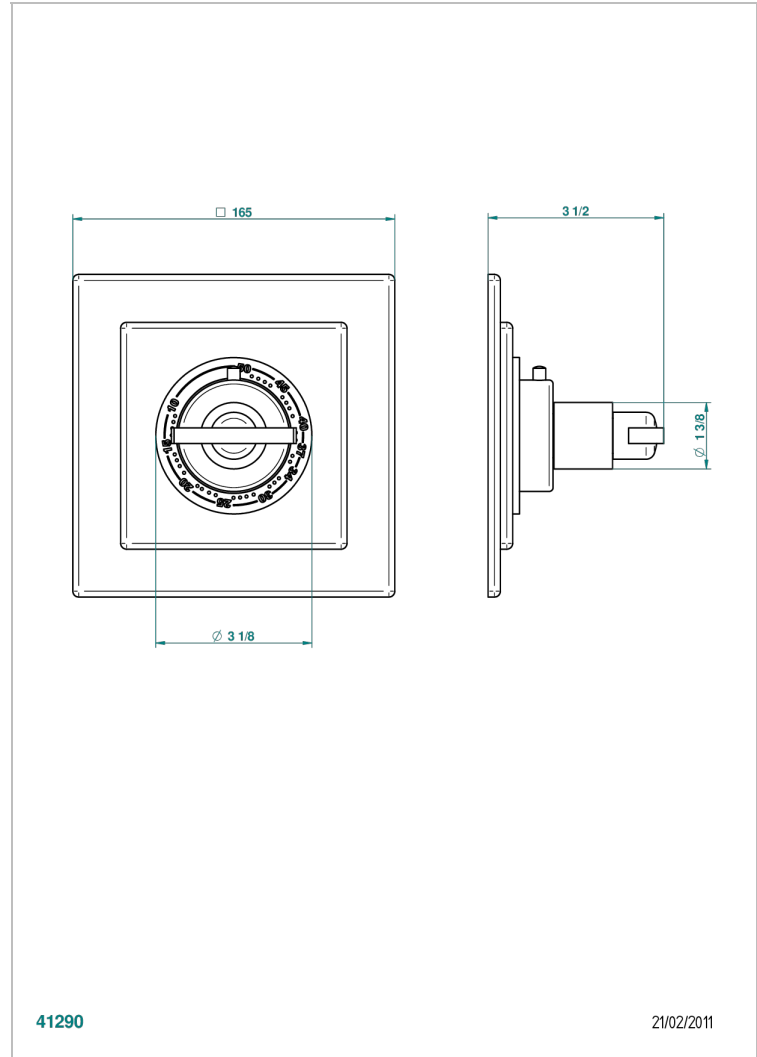

LE 11

U2A-15EN16EC

Trim plate and handle for eurotherm valve 8200/us & 8300/us

CHARACTERISTIC

- Le 11
- Trim plate and handle for eurotherm valve 8200/us & 8300/us

AVAILABLE FINITIONS

Black ceram - D30
Blush PVD - H62
Brass color PVD - H49
Brown bronze color PVD - F33
Chrome polished - A02
Chrome polished / gold polished - G02