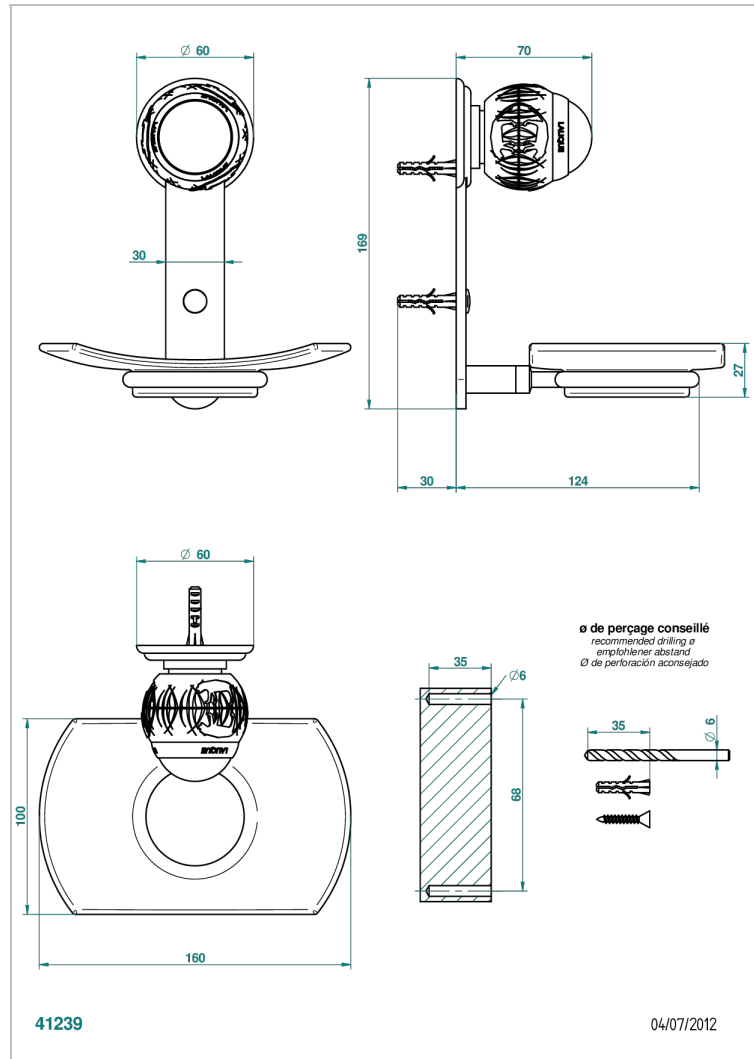

PANTHERE BLACK CRYSTAL

A2K-500

Glass soap dish, wall mounted

THG[®]
PARIS

CHARACTERISTIC

- Panthere Black crystal
- Glass soap dish, wall mounted

AVAILABLE FINITIONS

Black ceram - D30
Blush PVD - H62
Brass color PVD - H49
Brown bronze color PVD - F33
Chrome polished - A02
Chrome polished / gold polished - G02

Copper antique matt, coated - H07
Gold color PVD - H52
Gold mat - F07
Gold polished - F01
Graphite PVD - H64
Light coated bronze - D01

Matt Umber PVD - H67
Matt blush PVD - H60
Matt brass color PVD - H50
Matt brown bronze color PVD - F34
Matt chrome (American satin) - C02
Matt gold color PVD - H53