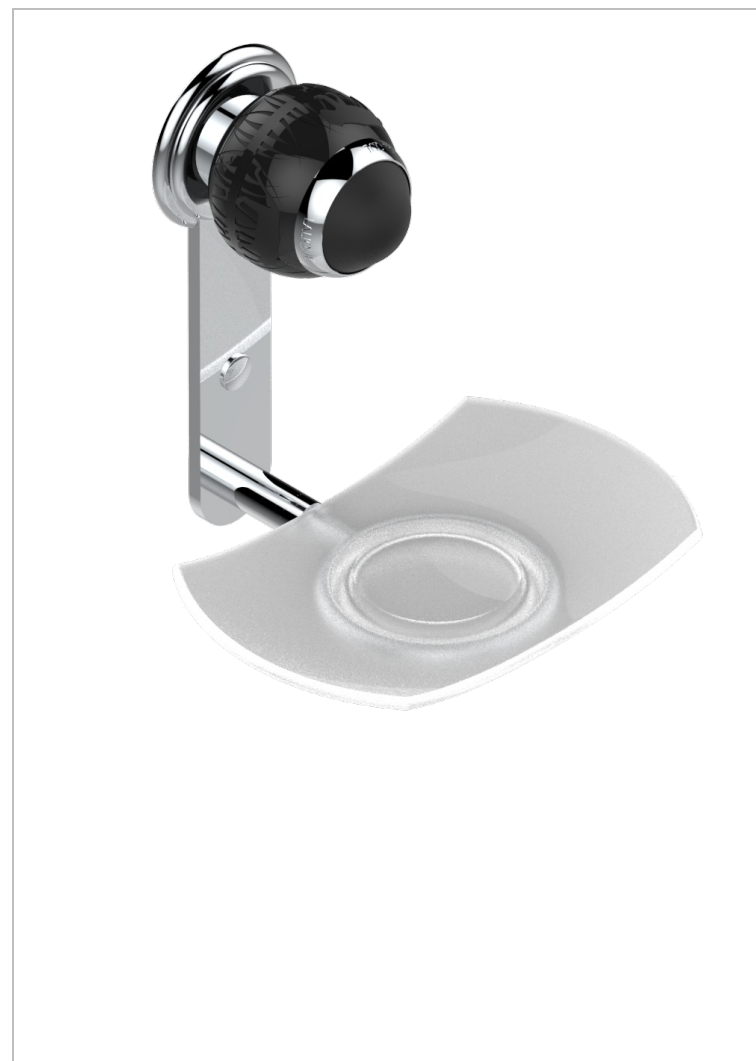

# PANTHERE BLACK CRYSTAL

A2K-500

Glass soap dish, wall mounted

## CHARACTERISTIC

- Panthère Black crystal
- Glass soap dish, wall mounted

## AVAILABLE FINITIONS

Black ceram - D30  
 Blush PVD - H62  
 Brass color PVD - H49  
 Brown bronze color PVD - F33  
 Chrome polished - A02  
 Chrome polished / gold polished - G02

Copper antique matt, coated - H07  
 Gold color PVD - H52  
 Gold mat - F07  
 Gold polished - F01  
 Graphite PVD - H64  
 Light coated bronze - D01