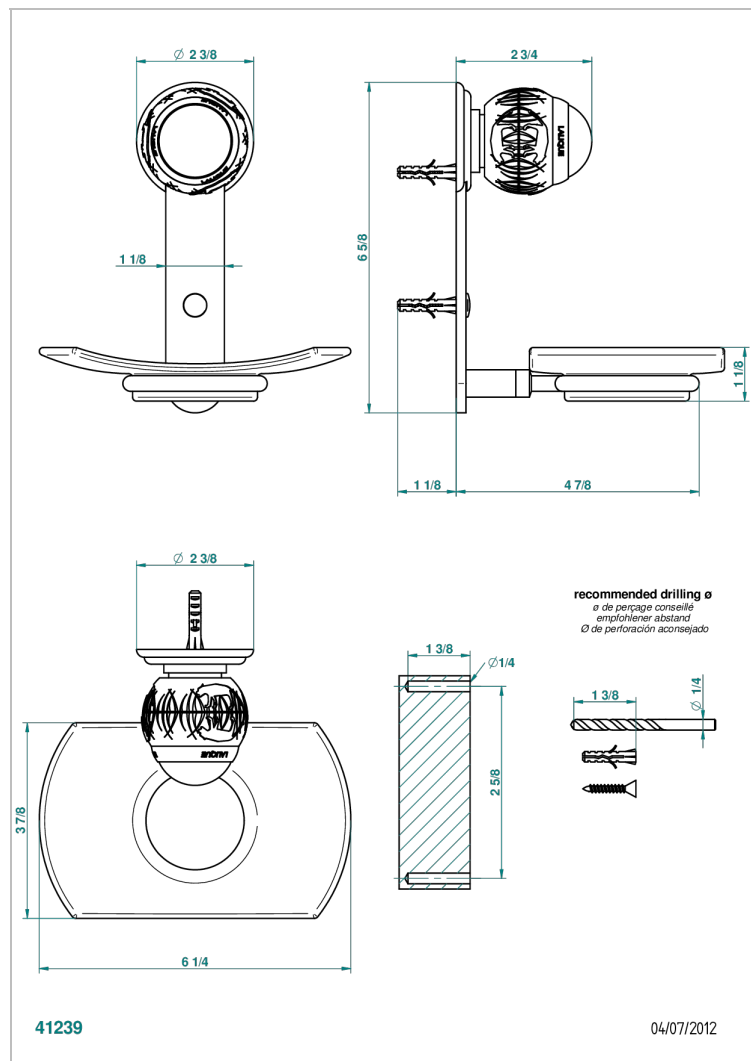

# PANTHERE BLACK CRYSTAL

A2K-500

Glass soap dish, wall mounted

## CHARACTERISTIC

- Panthère Black crystal
- Glass soap dish, wall mounted