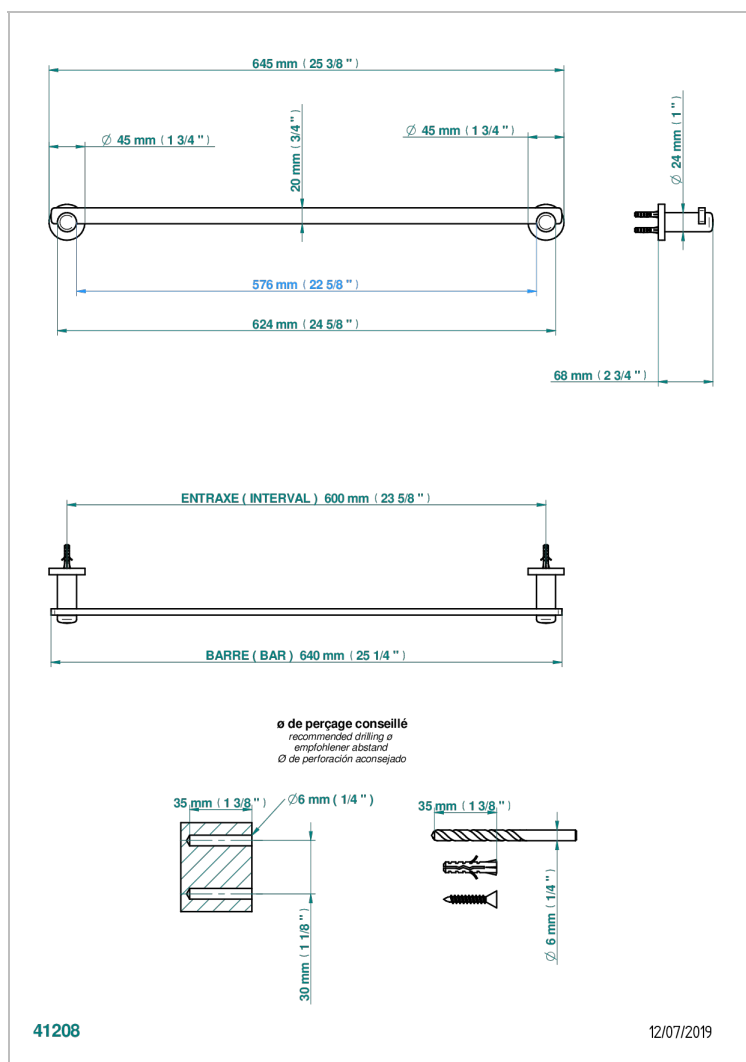

# LE 11 WITH LEVER HANDLES

U2B-514/60

Towel bar, 24" long

## CHARACTERISTIC

- Le 11 with lever handles
- Towel bar, 24" long