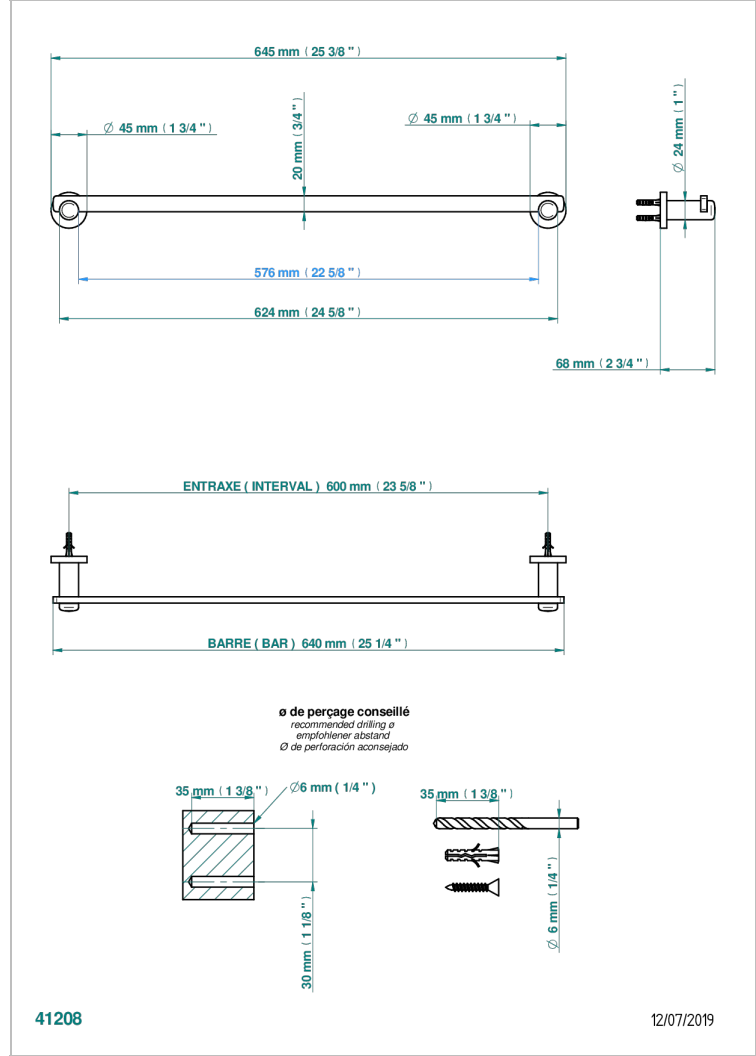

# LE 11 WITH LEVER

U2B-514/60

Single towel rail, fixed rail, length: 600 mm

## CHARACTERISTIC

- Le 11 with lever
- Single towel rail, fixed rail, length: 600 mm