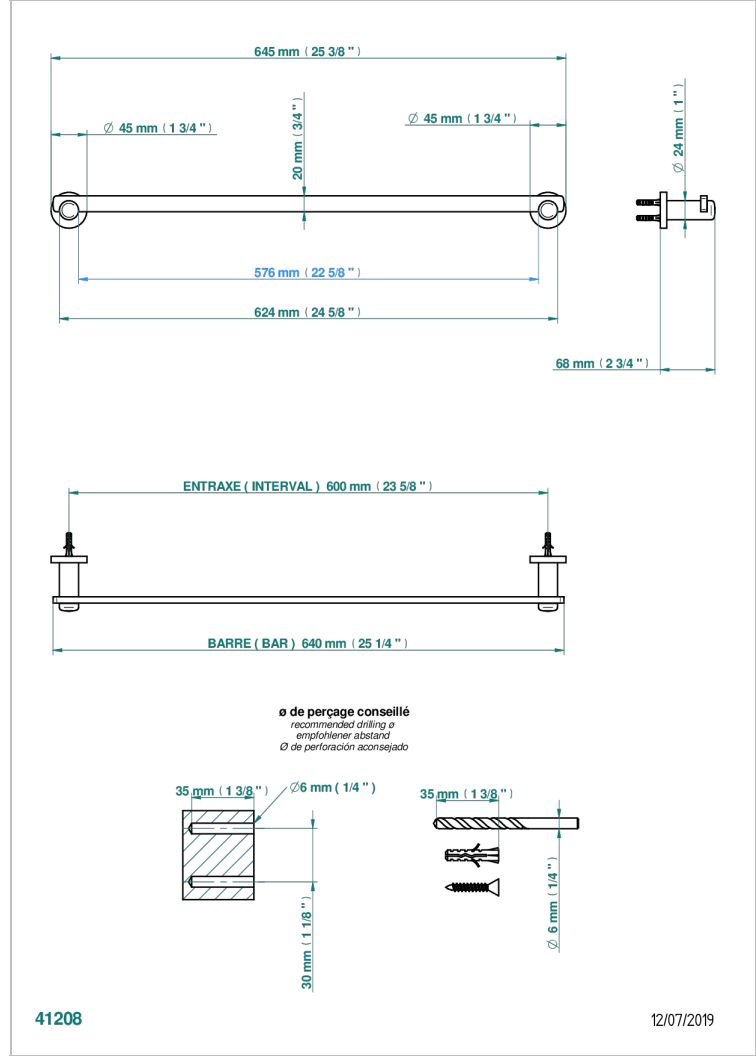

LE 11

U2A-514/60

Towel bar, 24" long

41208

12/07/2019

CHARACTERISTIC

- Le 11
- Towel bar, 24" long

AVAILABLE FINITIONS