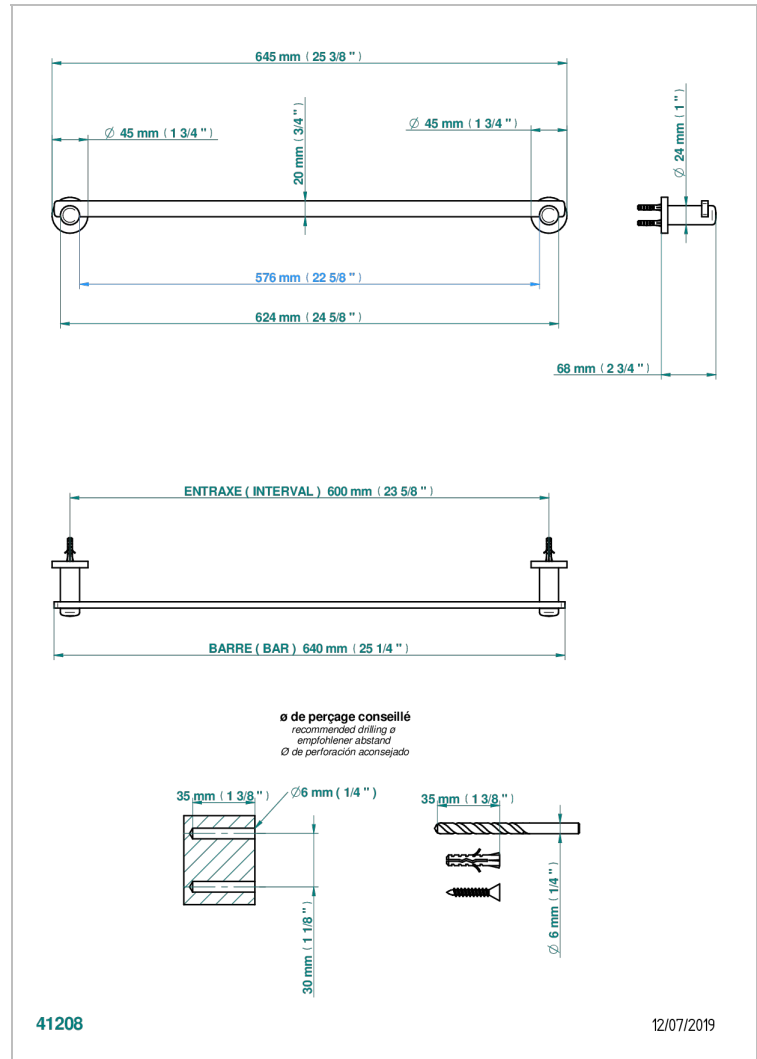

LE 11

U2A-514/60

Single towel rail, fixed rail, length: 600 mm

CHARACTERISTIC

- Le 11
- Single towel rail, fixed rail, length: 600 mm

AVAILABLE FINITIONS

Antique nickel - H28
Black ceram - D30
Blush PVD - H62
Brass color PVD - H49
Brown bronze color PVD - F33
Gold color PVD - H52