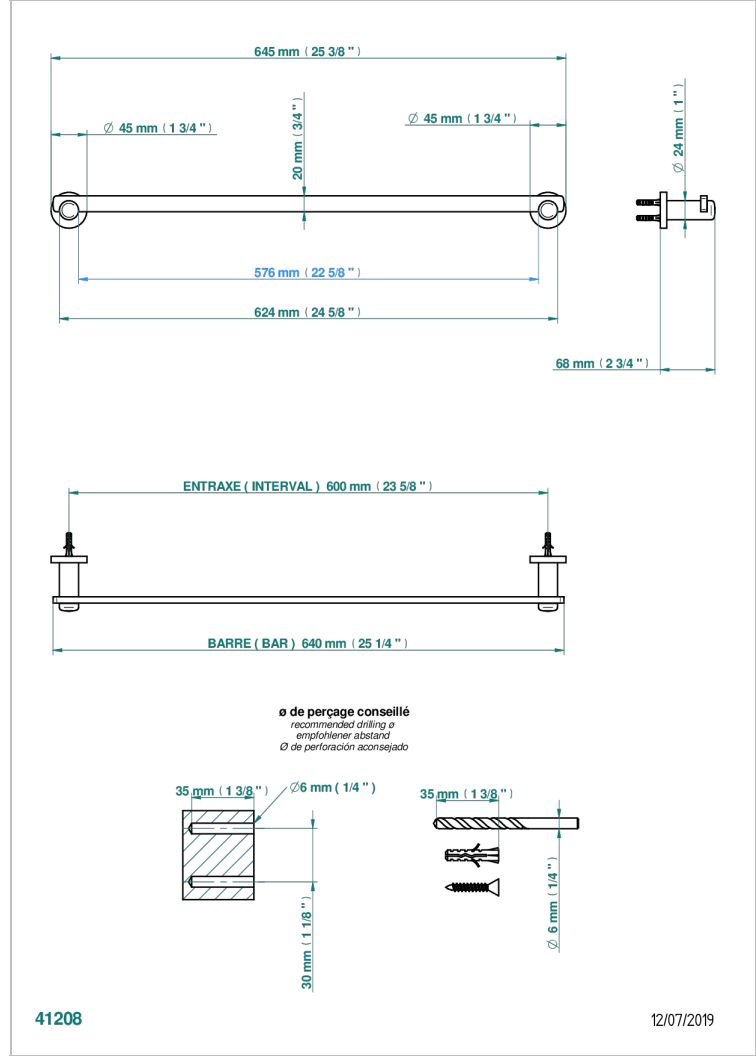

LE 11

U2A-514/60

Single towel rail, fixed rail, length: 600 mm

CHARACTERISTIC

- Le 11
- Single towel rail, fixed rail, length: 600 mm

AVAILABLE FINITIONS

Antique nickel - H28
Black ceram - D30
Blush PVD - H62
Brass color PVD - H49
Brown bronze color PVD - F33
Gold color PVD - H52