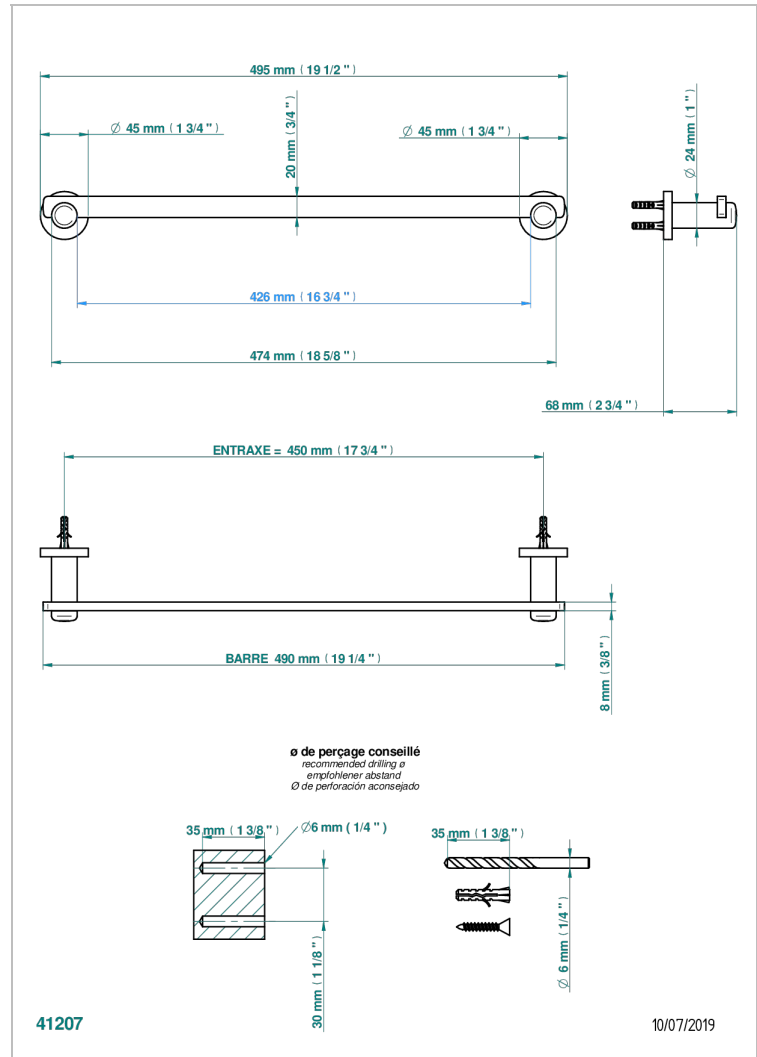

LE 11 WITH LEVER

U2B-514/45

Single towel rail, fixed rail, length: 450 mm

CHARACTERISTIC

- Le 11 with lever
- Single towel rail, fixed rail, length: 450 mm

AVAILABLE FINITIONS

Antique nickel - H28
Black ceram - D30
Blush PVD - H62
Brass color PVD - H49
Brown bronze color PVD - F33
Gold color PVD - H52