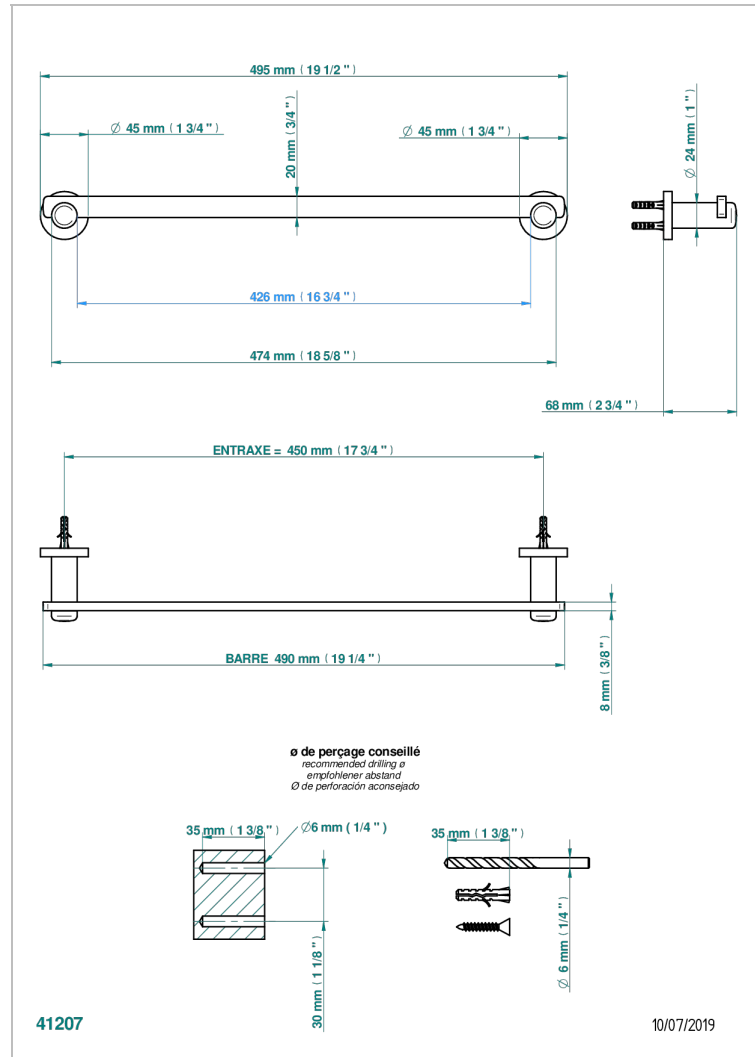

LE 11

U2A-514/45

Towel bar, 18" long

CHARACTERISTIC

- Le 11
- Towel bar, 18" long

AVAILABLE FINITIONS

Black ceram - D30
Blush PVD - H62
Brass color PVD - H49
Brown bronze color PVD - F33
Chrome polished - A02
Chrome polished / gold polished - G02