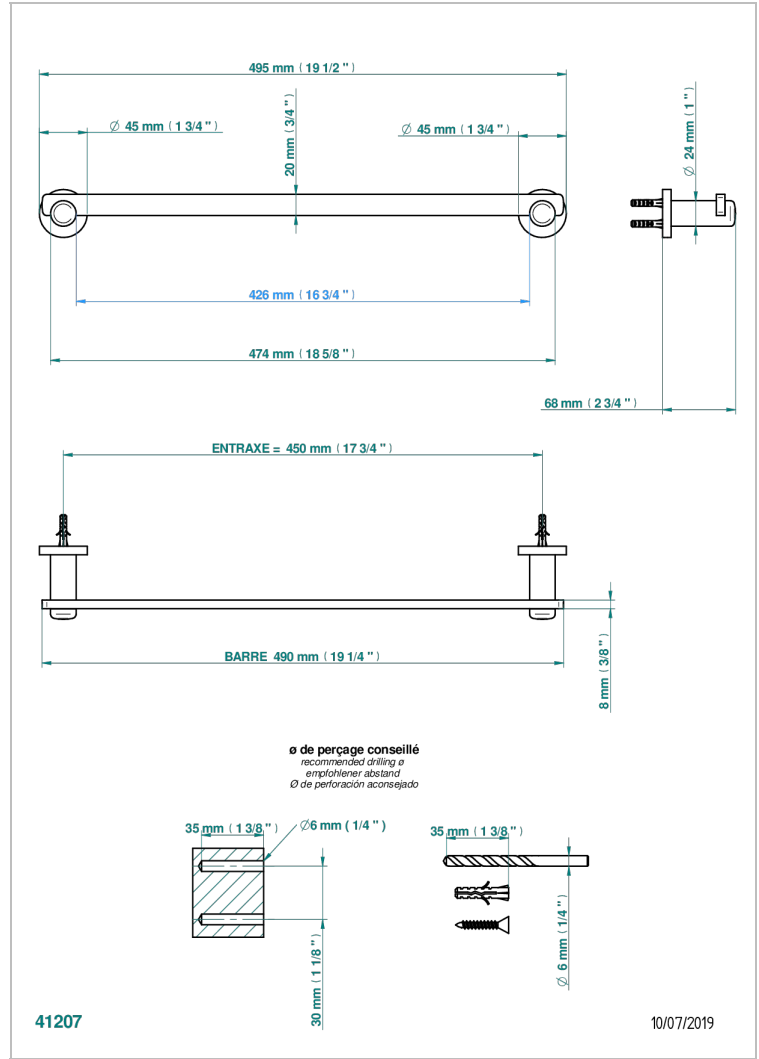

# LE 11

U2A-514/45

Single towel rail, fixed rail, length: 450 mm

## CHARACTERISTIC

- Le 11
- Single towel rail, fixed rail, length: 450 mm