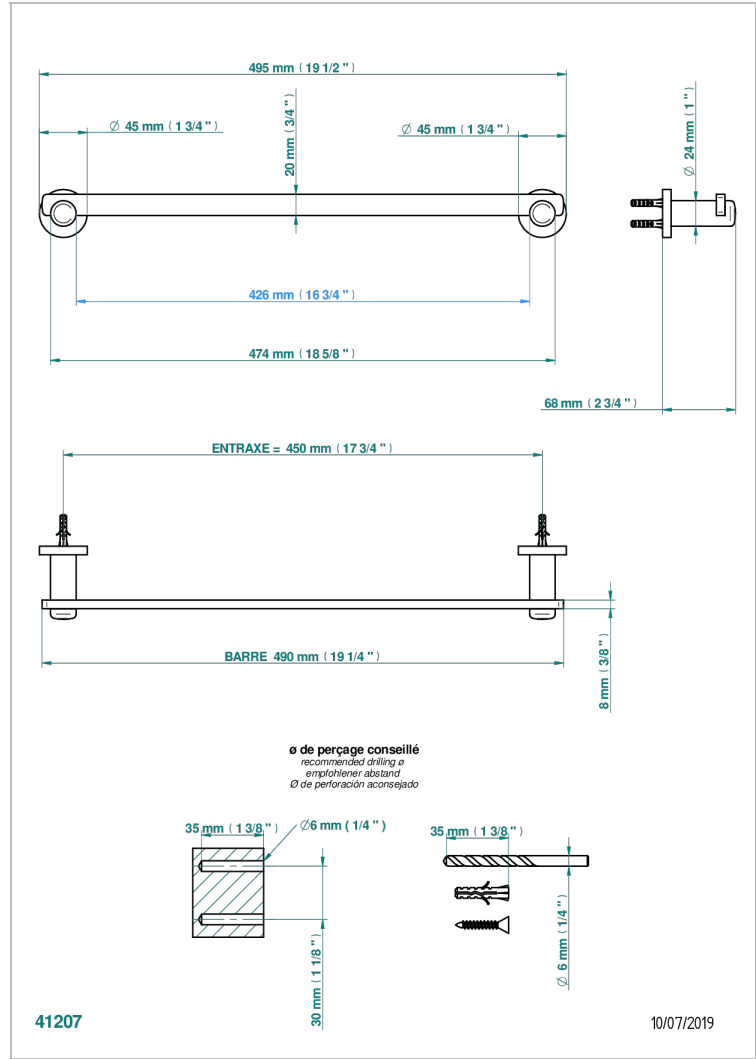

# LE 11

U2A-514/45

Single towel rail, fixed rail, length: 450 mm

## CHARACTERISTIC

- Le 11
- Single towel rail, fixed rail, length: 450 mm