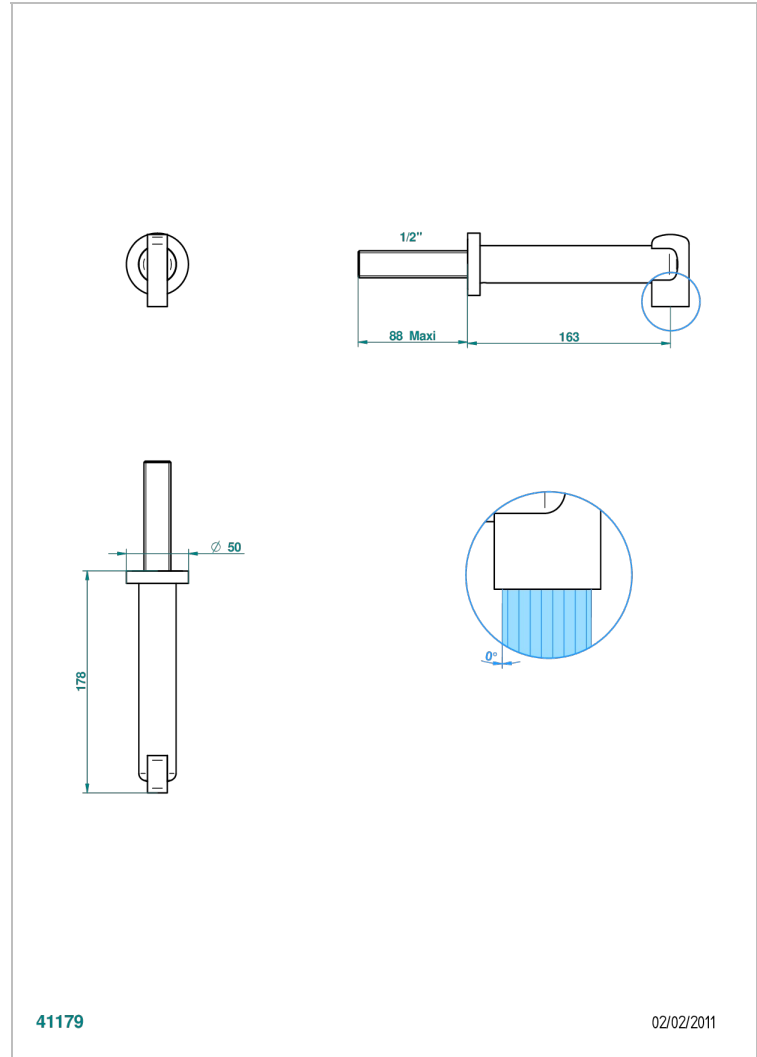

LE 11 WITH LEVER HANDLES

U2B-22GAB

Wall mounted basin, goliath spout, 1/2" , without T junction

THG[®]
PARIS

CHARACTERISTIC

- Le 11 with lever handles
- Wall mounted basin, goliath spout, 1/2" , without T junction

TECHNICAL SPECS

- Recommandé : 3 bars (max. 5 bars) - Advised : 43,5 psi (max. 72 psi)
- 9 l/min à 3 bars (1.58 gpm at 43.5 psi)

AVAILABLE FINITIONS

Black ceram - D30
Blush PVD - H62
Brass color PVD - H49
Brown bronze color PVD - F33
Chrome polished - A02
Chrome polished / gold polished - G02