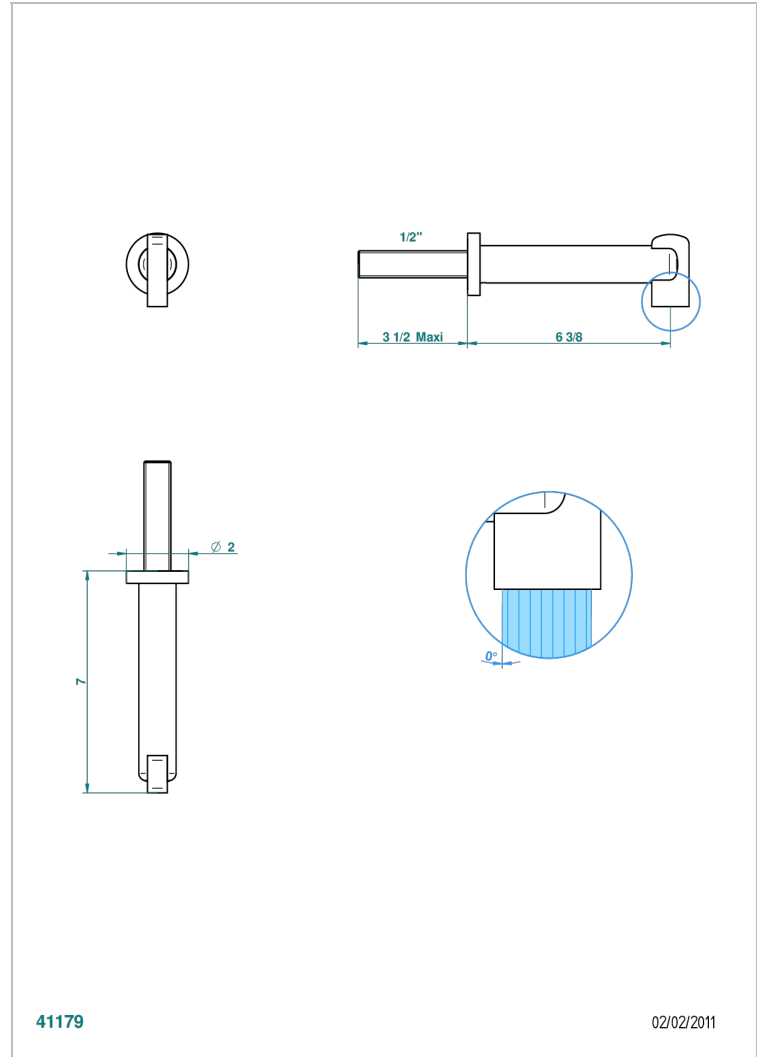

LE 11 WITH LEVER HANDLES

U2B-22GAB

Wall mounted basin, goliath spout, 1/2" , without T junction

THG[®]
PARIS

41179

02/02/2011

CHARACTERISTIC

- Le 11 with lever handles
- Wall mounted basin, goliath spout, 1/2" , without T junction

TECHNICAL SPECS

- Recommandé : 3 bars (max. 5 bars) - Advised : 43,5 psi (max. 72 psi)
- 9 l/min à 3 bars (1.58 gpm at 43.5 psi)

AVAILABLE FINITIONS

Black ceram - D30
Blush PVD - H62
Brass color PVD - H49
Brown bronze color PVD - F33
Chrome polished - A02
Chrome polished / gold polished - G02