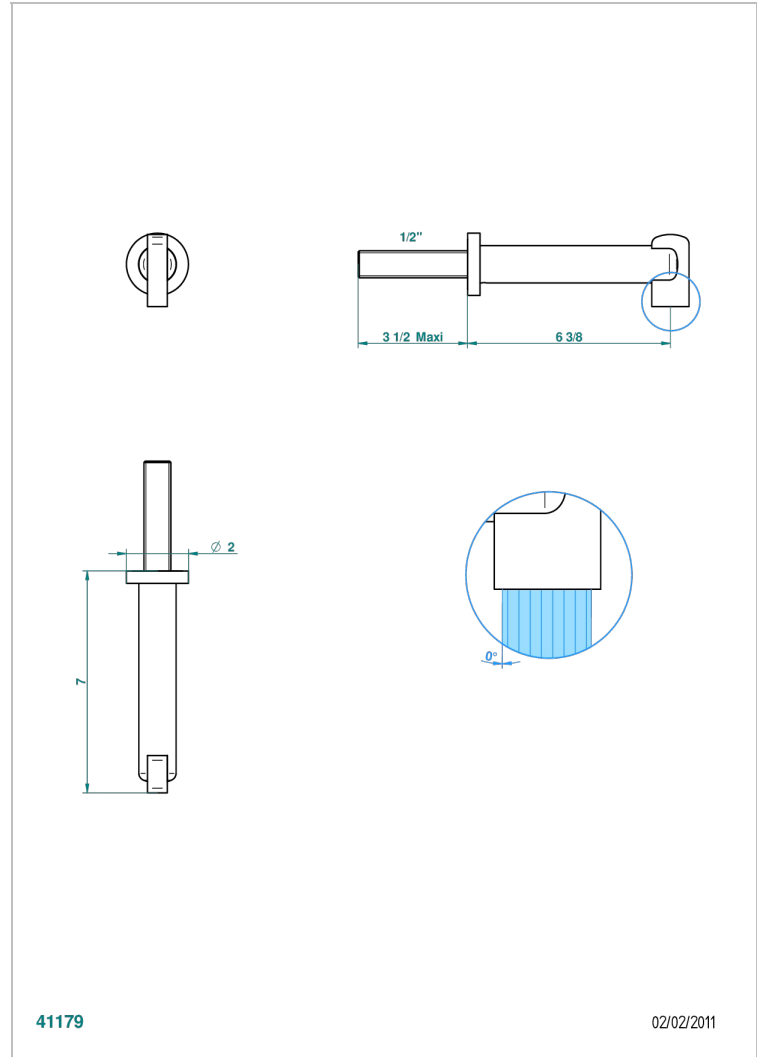

# LE 11 WITH LEVER

U2B-22GAB

Wall mounted basin, goliath spout, 1/2" , without T junction

THG<sup>®</sup>  
PARIS

41179

02/02/2011

## CHARACTERISTIC

- Le 11 with lever
- Wall mounted basin, goliath spout, 1/2" , without T junction

## RELATED SKU'S

- Ref. G00-309/B Free-flow basin waste with grid
- Ref. G00-309/S Bottle Trap only for waste
- Ref. G00-316 Click waste
- Ref. G00-308T Adjustable bottle trap, mini 45 mm - maxi 90 mm with 300 mm overflow pipe