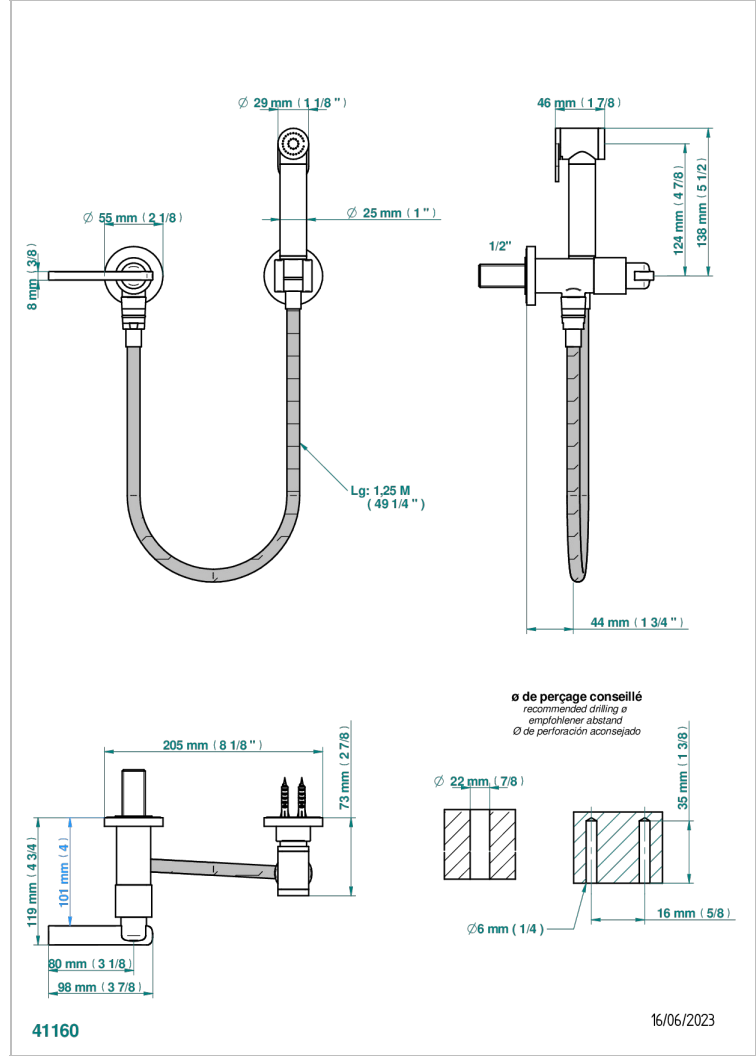

LE 11 WITH LEVER

U2B-5840/8

Wc douche set including: valve, trigger spray, reinforced hose (1.25m) and hook

CHARACTERISTIC

- ACS : 19ACCLY406

TECHNICAL SPECS

- Recommandé : 3 bars (max. 5 bars) - Advised : 43,5 psi (max. 72 psi)
- 9,5 l/min à 3 bars (2.5 gpm at 43.5 psi)

STANDARDS

AVAILABLE FINITIONS

- Antique nickel - H28
- Black ceram - D30
- Blush PVD - H62
- Brass color PVD - H49
- Brown bronze color PVD - F33
- Gold color PVD - H52

- Graphite PVD - H64
- Lacquered light bronze - D01
- Matt Umber PVD - H67
- Matt blush PVD - H60
- Matt brass color PVD - H50
- Matt brown bronze color PVD - F34