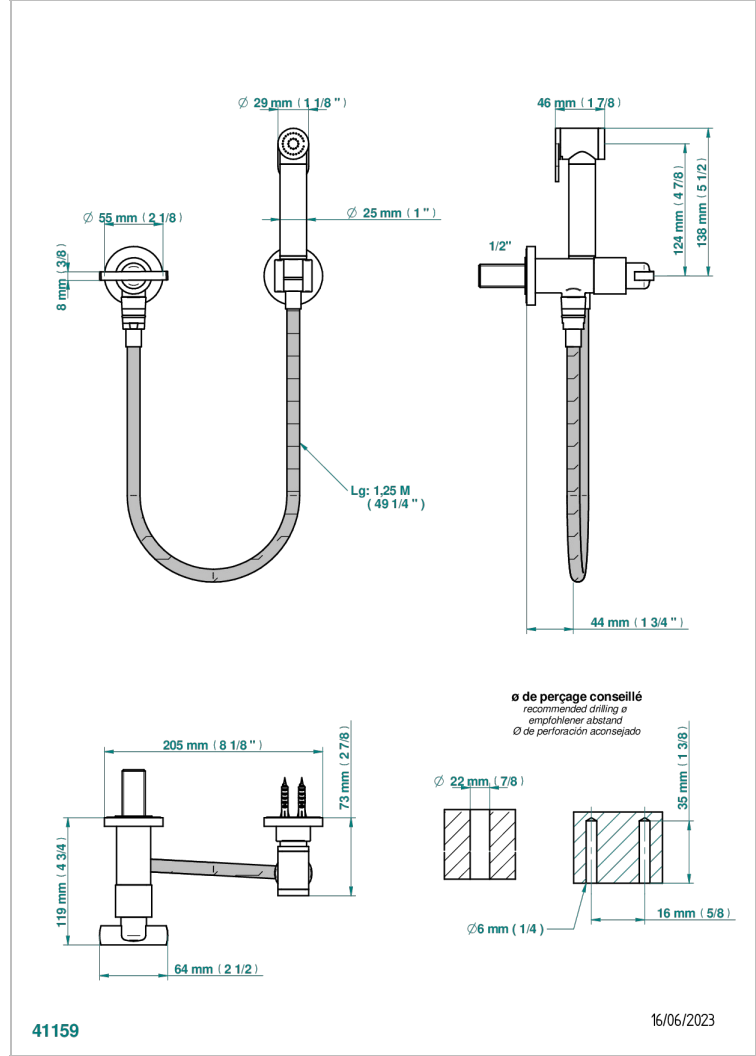

LE 11

U2A-5840/8

Wc douche set including: valve, trigger spray, reinforced hose (1.25m) and hook

CHARACTERISTIC

- ACS : 19ACCLY406

TECHNICAL SPECS

- Recommandé : 3 bars (max. 5 bars) - Advised : 43,5 psi (max. 72 psi)
- 9,5 l/min à 3 bars (2.5 gpm at 43.5 psi)

STANDARDS

AVAILABLE FINITIONS

- Antique nickel - H28
- Black ceram - D30
- Blush PVD - H62
- Brass color PVD - H49
- Brown bronze color PVD - F33
- Gold color PVD - H52

- Graphite PVD - H64
- Lacquered light bronze - D01
- Matt Umber PVD - H67
- Matt blush PVD - H60
- Matt brass color PVD - H50
- Matt brown bronze color PVD - F34