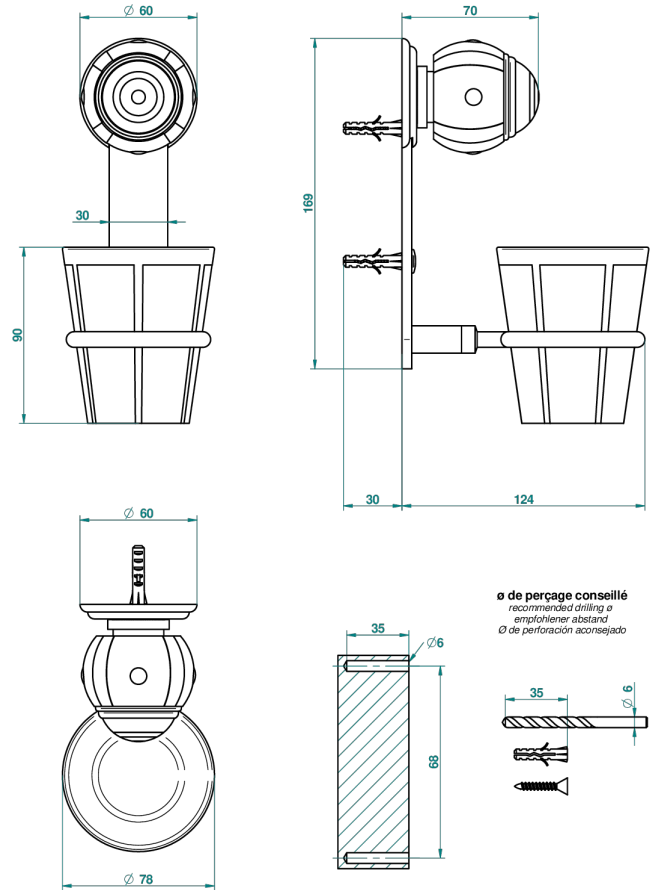

ITHAQUE GOLD DECOR

A7A-536B

Wall mounted holder and porcelain tumbler

41158

02/02/2012

CHARACTERISTIC

- Ithaque Gold decor
- Wall mounted holder and porcelain tumbler

AVAILABLE FINITIONS

Antique nickel - H28
Black ceram - D30
Blush PVD - H62
Brass color PVD - H49
Brown bronze color PVD - F33
Gold color PVD - H52

Graphite PVD - H64
Lacquered light bronze - D01
Matt Umber PVD - H67
Matt blush PVD - H60
Matt brass color PVD - H50
Matt brown bronze color PVD - F34

Matt chrome - C02
Matt gold - F07
Matt gold color PVD - H53
Matt graphite PVD - H65
Matt nickel (color finish) - C01
Matt nickel color PVD - H56

Nickel color PVD - H55
Polished chrome (color finish) - A02
Polished chrome / Polished gold (color finish) - G02
Polished gold (color finish) - F01
Polished nickel - B01
Soft gold - F30

Soft matt gold - F31
Umber PVD - H66
Varnished matt antique red copper (color finish) - H07