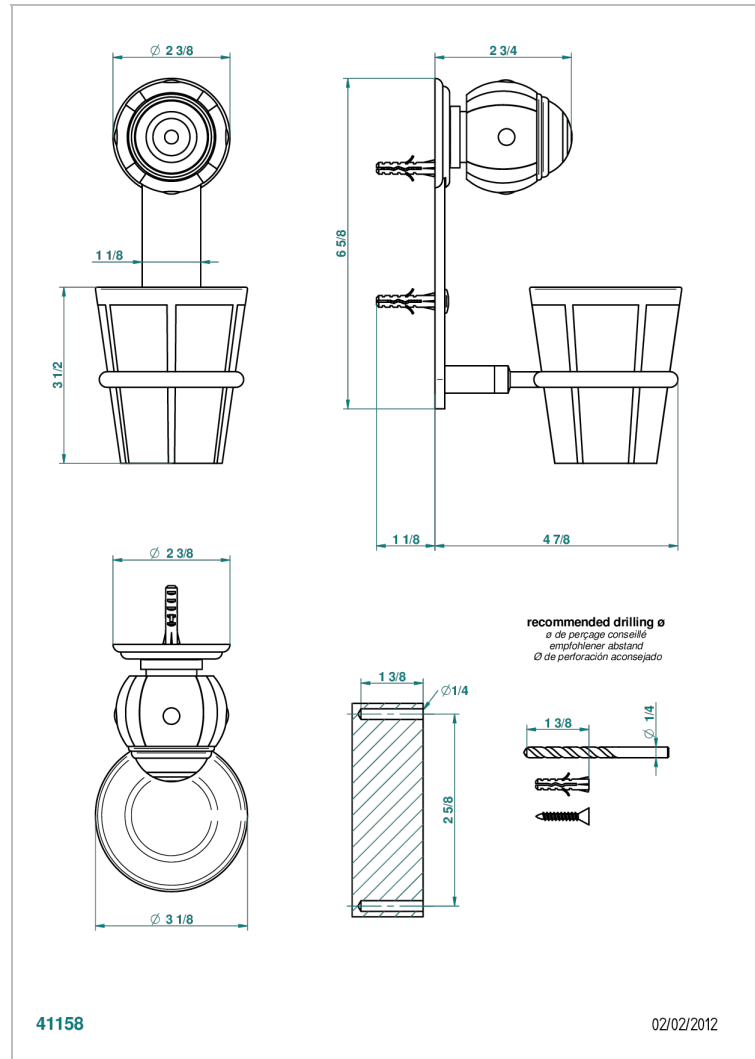

ITHAQUE GOLD DECOR

A7A-536B

Wall mounted holder and porcelain tumbler

CHARACTERISTIC

- Ithaque Gold decor
- Wall mounted holder and porcelain tumbler

AVAILABLE FINITIONS

Antique nickel - H28
 Black ceram - D30
 Blush PVD - H62
 Brass color PVD - H49
 Brown bronze color PVD - F33
 Gold color PVD - H52