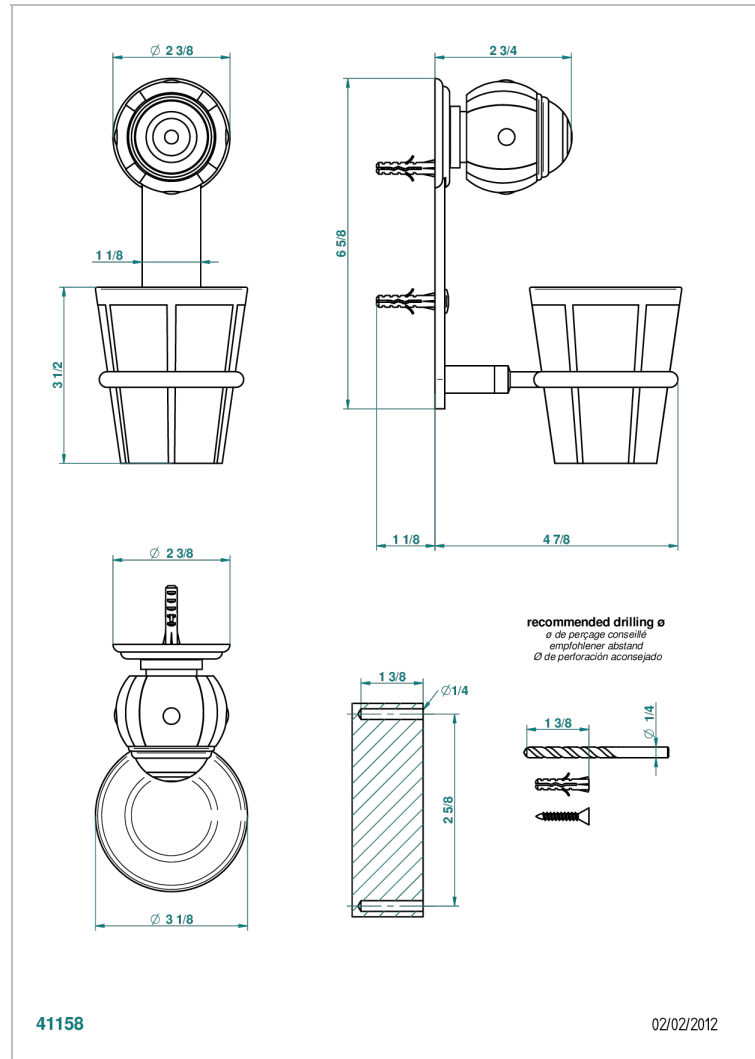

# ITHAQUE GOLD DECOR

A7A-536B

Wall mounted holder and porcelain tumbler

## CHARACTERISTIC

- Ithaque Gold decor
- Wall mounted holder and porcelain tumbler