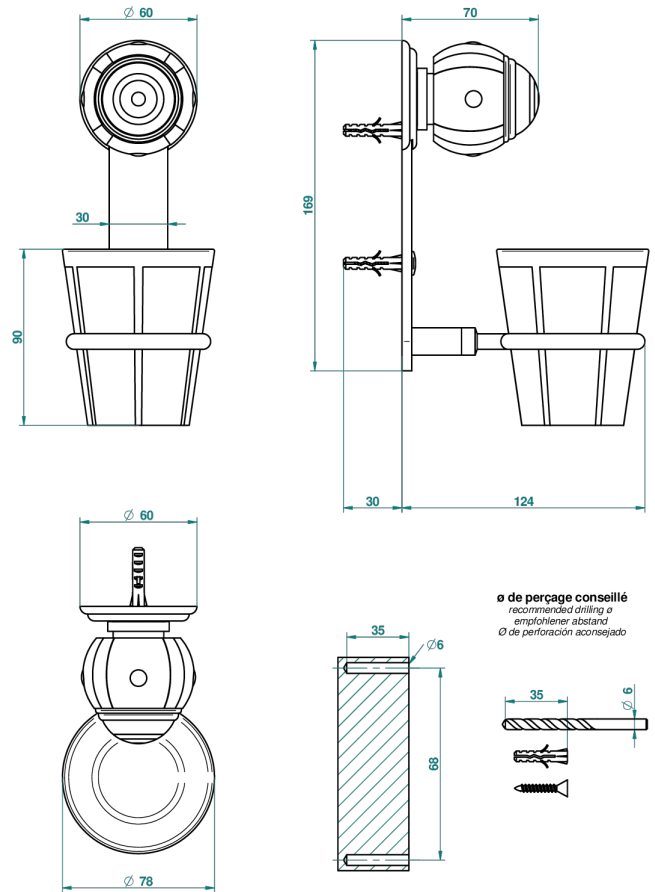

ITHAQUE GOLD DECOR

A7A-536B

Wall mounted holder and porcelain tumbler

CHARACTERISTIC

- Ithaque Gold decor
- Wall mounted holder and porcelain tumbler

AVAILABLE FINITIONS

Antique nickel - H28
Black ceram - D30
Blush PVD - H62
Brass color PVD - H49
Brown bronze color PVD - F33
Gold color PVD - H52

Nickel color PVD - H55
Polished chrome (color finish) - A02
Polished chrome / Polished gold (color finish) - G02
Polished gold (color finish) - F01
Polished nickel - B01
Soft gold - F30

Soft matt gold - F31
Umber PVD - H66
Varnished matt antique red copper (color finish) - H07