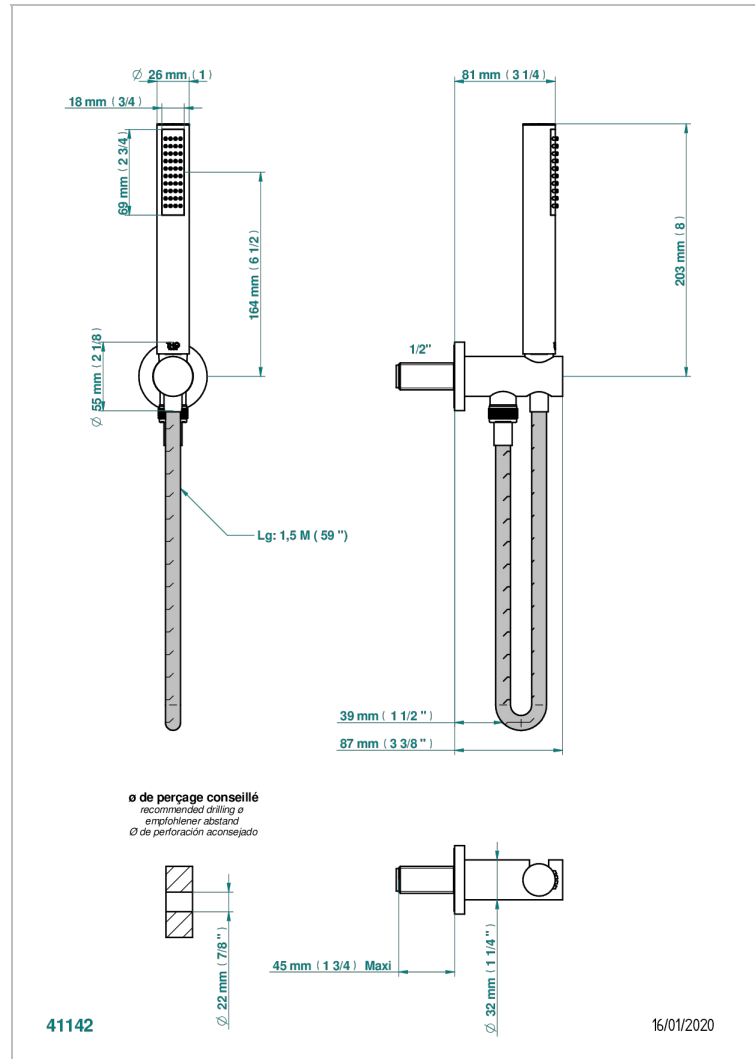

LE 11 WITH LEVER

U2B-54

Wall mounted stylised handshower, hose and elbow with rest

CHARACTERISTIC

- Le 11 with lever
- Wall mounted stylised handshower, hose and elbow with rest

TECHNICAL SPECS

- Recommandé : 3 bars (max. 5 bars) - Advised : 43,5 psi (max. 72 psi)
- 8 l/min à 3 bars (2.12 gpm at 43.5 psi)

AVAILABLE FINITIONS

Antique nickel - H28
Black ceram - D30
Blush PVD - H62
Brass color PVD - H49
Brown bronze color PVD - F33
Gold color PVD - H52

Graphite PVD - H64
Lacquered light bronze - D01
Matt Umber PVD - H67
Matt blush PVD - H60
Matt brass color PVD - H50
Matt brown bronze color PVD - F34