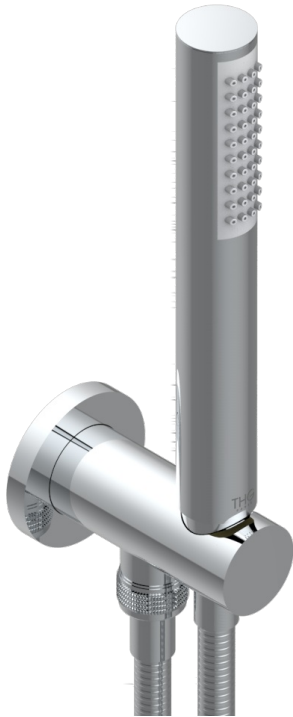

LE 11 WITH LEVER

U2B-54

Wall mounted stylised handshower, hose and elbow with rest

CHARACTERISTIC

- Le 11 with lever
- Wall mounted stylised handshower, hose and elbow with rest

TECHNICAL SPECS

- Recommandé : 3 bars (max. 5 bars) - Advised : 43,5 psi (max. 72 psi)
- 8 l/min à 3 bars (2.12 gpm at 43.5 psi)

AVAILABLE FINITIONS

Antique nickel - H28
Black ceram - D30
Blush PVD - H62
Brass color PVD - H49
Brown bronze color PVD - F33
Gold color PVD - H52

Graphite PVD - H64
Lacquered light bronze - D01
Matt Umber PVD - H67
Matt blush PVD - H60
Matt brass color PVD - H50
Matt brown bronze color PVD - F34

Matt chrome - C02
Matt gold - F07
Matt gold color PVD - H53
Matt graphite PVD - H65
Matt nickel (color finish) - C01
Matt nickel color PVD - H56

Nickel color PVD - H55
Polished chrome (color finish) - A02
Polished chrome / Polished gold (color finish) - G02
Polished gold (color finish) - F01
Polished nickel - B01
Soft gold - F30

Soft matt gold - F31
Umber PVD - H66
Varnished matt antique red copper (color finish) - H07