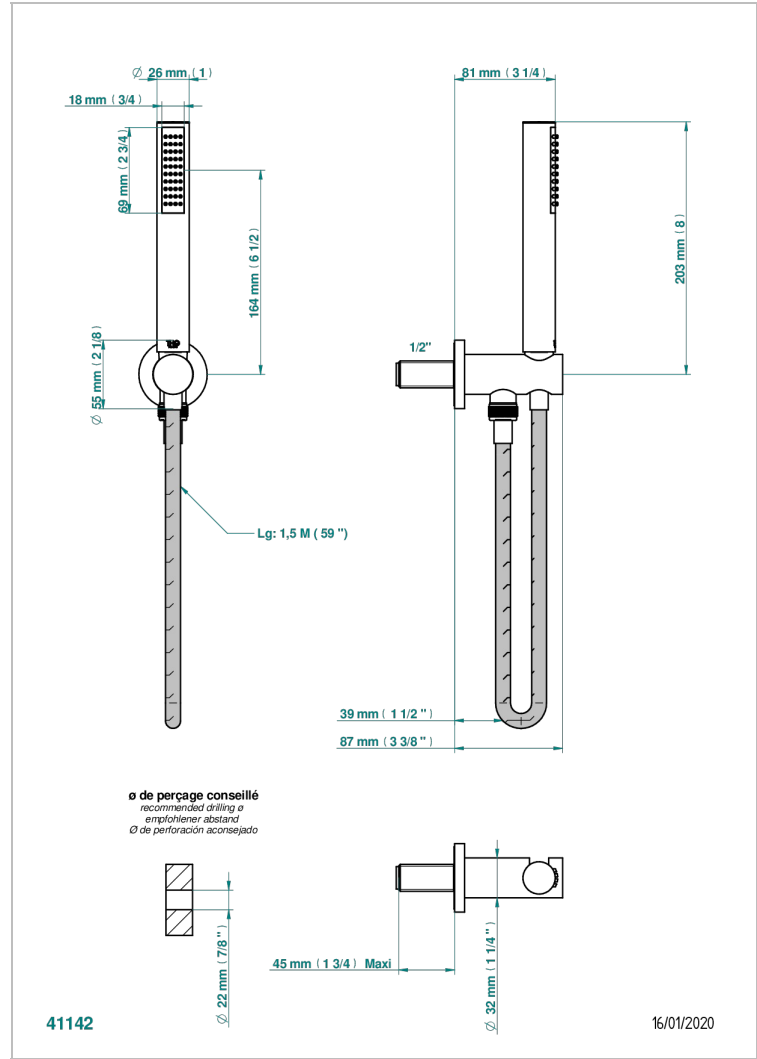

# LE 11

U2A-54

Wall mounted stylised handshower, hose and elbow with rest

41142

16/01/2020

## CHARACTERISTIC

- Le 11
- Wall mounted stylised handshower, hose and elbow with rest