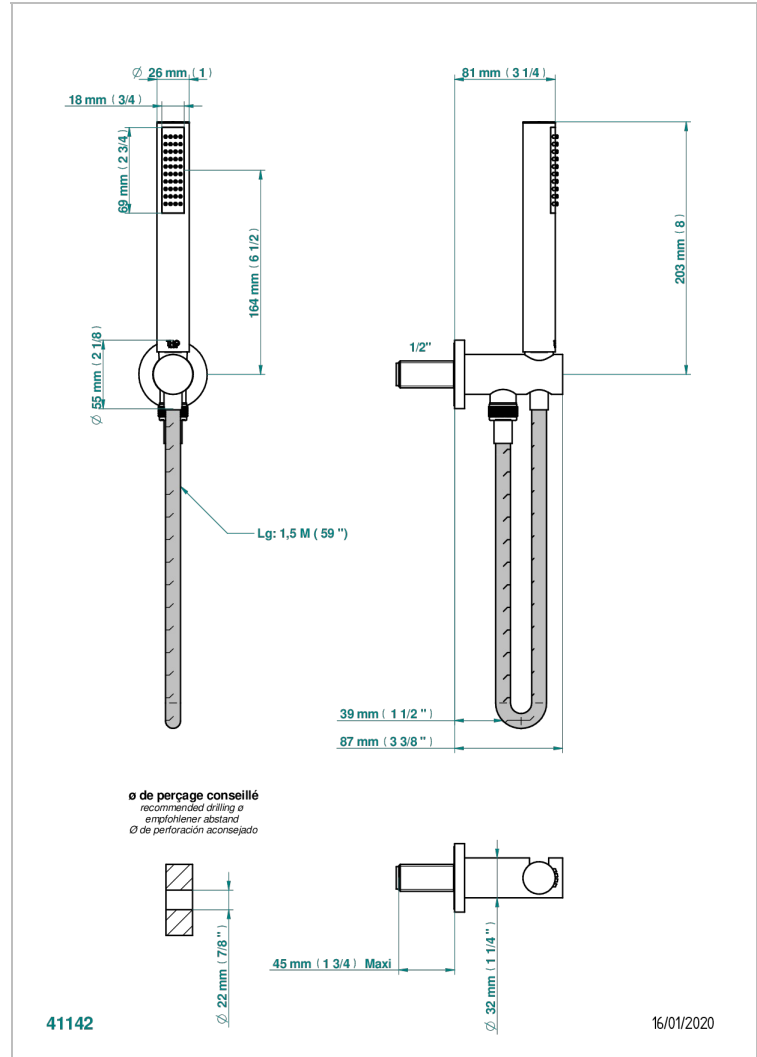

LE 11

U2A-54

Wall mounted stylised handshower, hose and elbow with rest

CHARACTERISTIC

- Le 11
- Wall mounted stylised handshower, hose and elbow with rest

TECHNICAL SPECS

- Recommandé : 3 bars (max. 5 bars) - Advised : 43,5 psi (max. 72 psi)
- 8 l/min à 3 bars (2.12 gpm at 43.5 psi)

AVAILABLE FINITIONS

Antique nickel - H28
Black ceram - D30
Blush PVD - H62
Brass color PVD - H49
Brown bronze color PVD - F33
Gold color PVD - H52

Graphite PVD - H64
Lacquered light bronze - D01
Matt Umber PVD - H67
Matt blush PVD - H60
Matt brass color PVD - H50
Matt brown bronze color PVD - F34