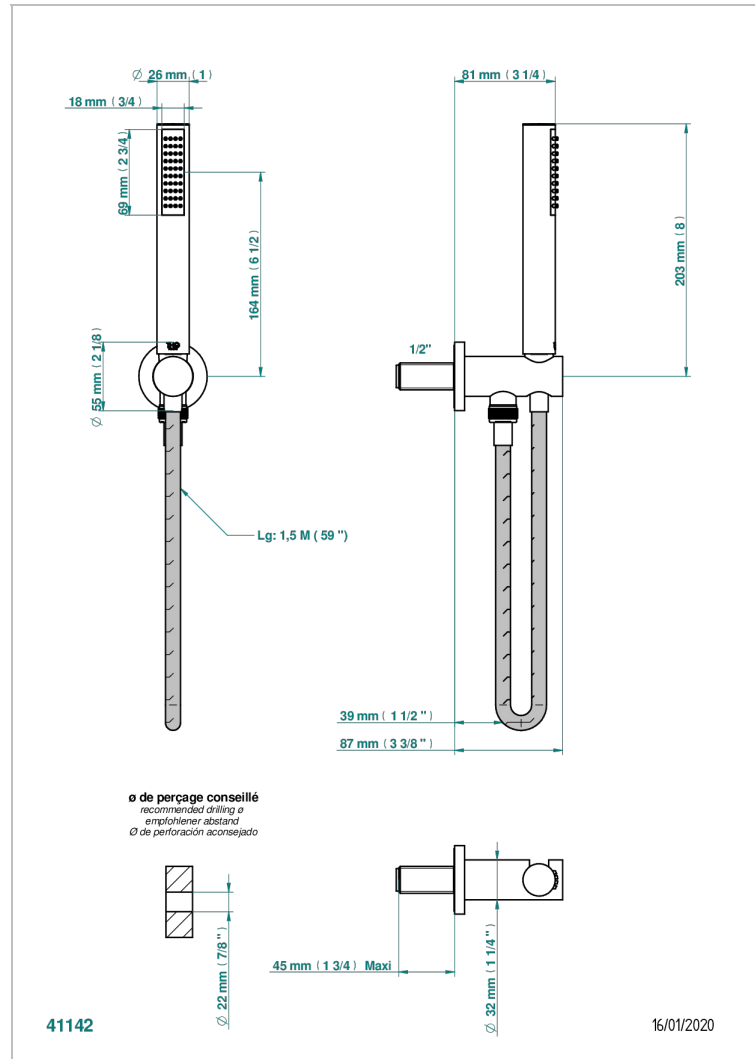

# NANO WITH LEVER

G5B-54

Wall mounted stylised handshower, hose and elbow with rest

## CHARACTERISTIC

- Nano with lever
- Wall mounted stylised handshower, hose and elbow with rest

## TECHNICAL SPECS

- Recommandé : 3 bars (max. 5 bars) - Advised : 43,5 psi (max. 72 psi)
- 8 l/min à 3 bars (2.12 gpm at 43.5 psi)

## AVAILABLE FINITIONS

Antique nickel - H28  
Black ceram - D30  
Matt chrome - C02  
Matt gold - F07  
Matt nickel (color finish) - C01  
Polished chrome (color finish) - A02

Polished chrome / Polished gold (color finish) - G02  
Polished gold (color finish) - F01  
Polished nickel - B01  
Soft gold - F30  
Soft matt gold - F31